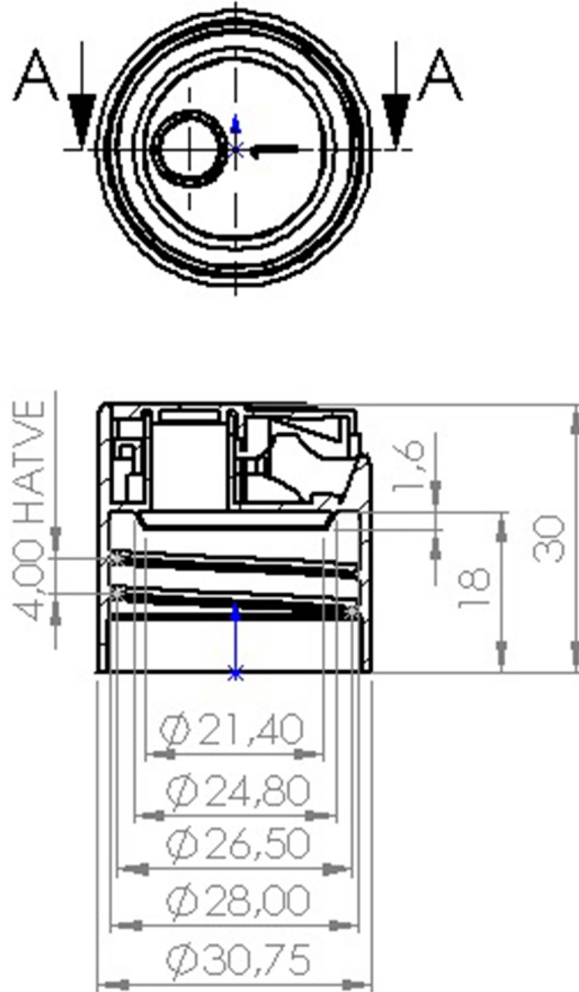

CLOSURES

BLUESKY

28/410 White Smoothwall Disc Top

Bluesky Product Code	280DT*-2
Colour	N/A
Material	PP
Neck Size	28/410
Height	30mm
Width	30.75mm
Weight	N/A
Last Updated By	GJW - 04/06/2021