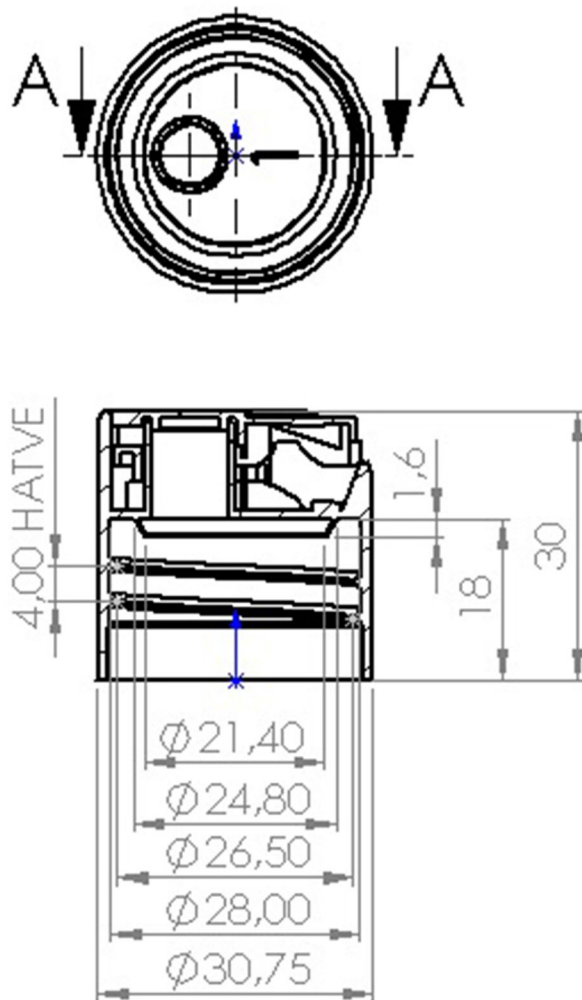

### 28/410 White Smoothwall Disc Top

Bluesky Product Code	280DTW
Colour	White
Material	PP
Neck Size	28/410
Height	30mm
Width	30.75mm
Weight	N/A
Last updated by	LG - 04/11/2019