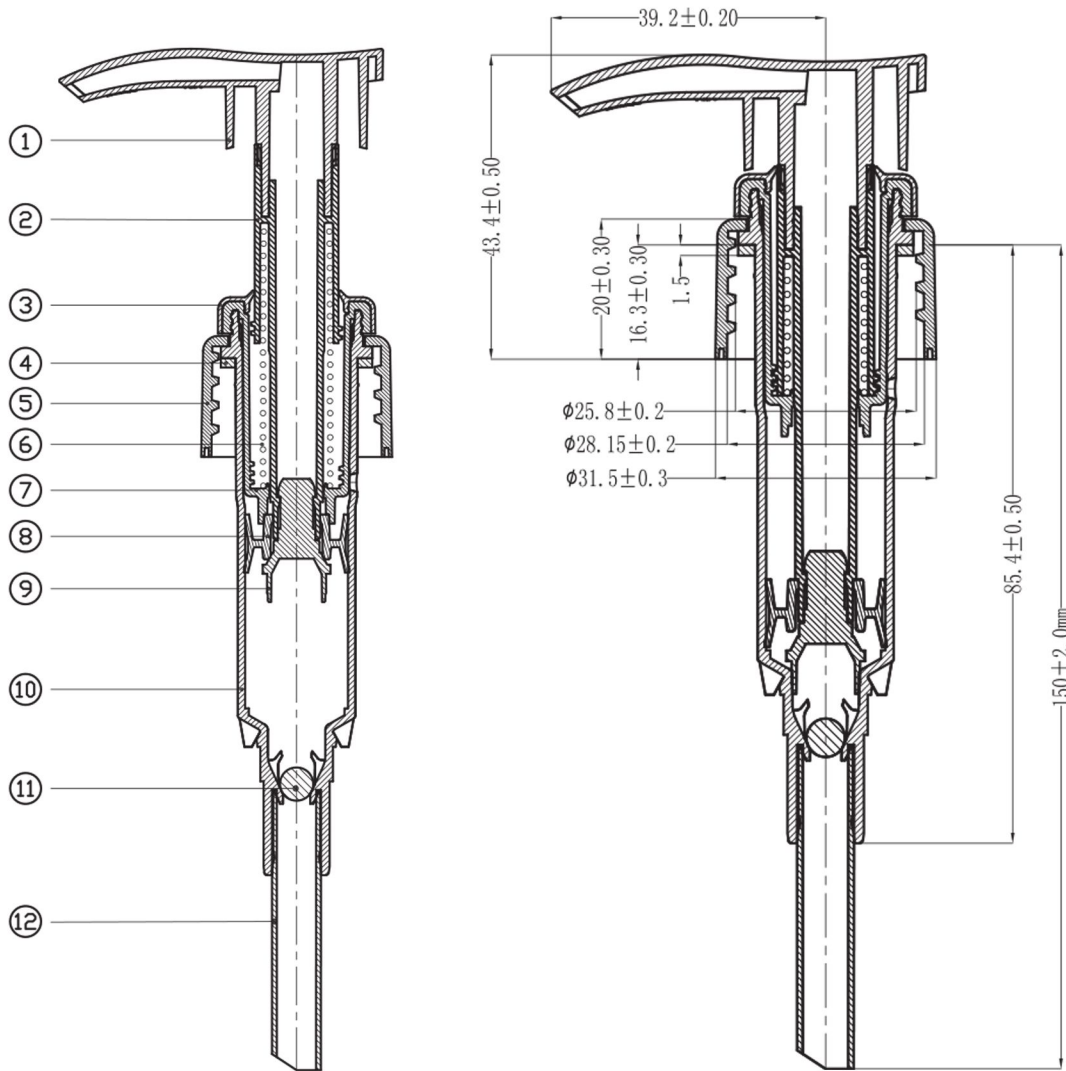

### 28/410 White Heavy Duty 4cc Smoothwall Lotion Pump- 262 FBOG

No Image

Bluesky Product Code		280FLP*SW	
1	Actuator	PP	4.75g
2	Stem	PP	2.55g
3	Lid	PP	0.55g
4	Gasket	PE	0.1g
5	PP Closure	PP	3.31g
6	Spring	SUS-304	2.30g
7	Retainer	PP	2.53g
8	Piston	PE	0.70g
9	Sub-Stem	PP	0.40g
10	Housing	PP	6.25g
11	Ball	Glass	0.22g
12	Diptube	PE	
Last updated by		GJW – 11/08/2020	