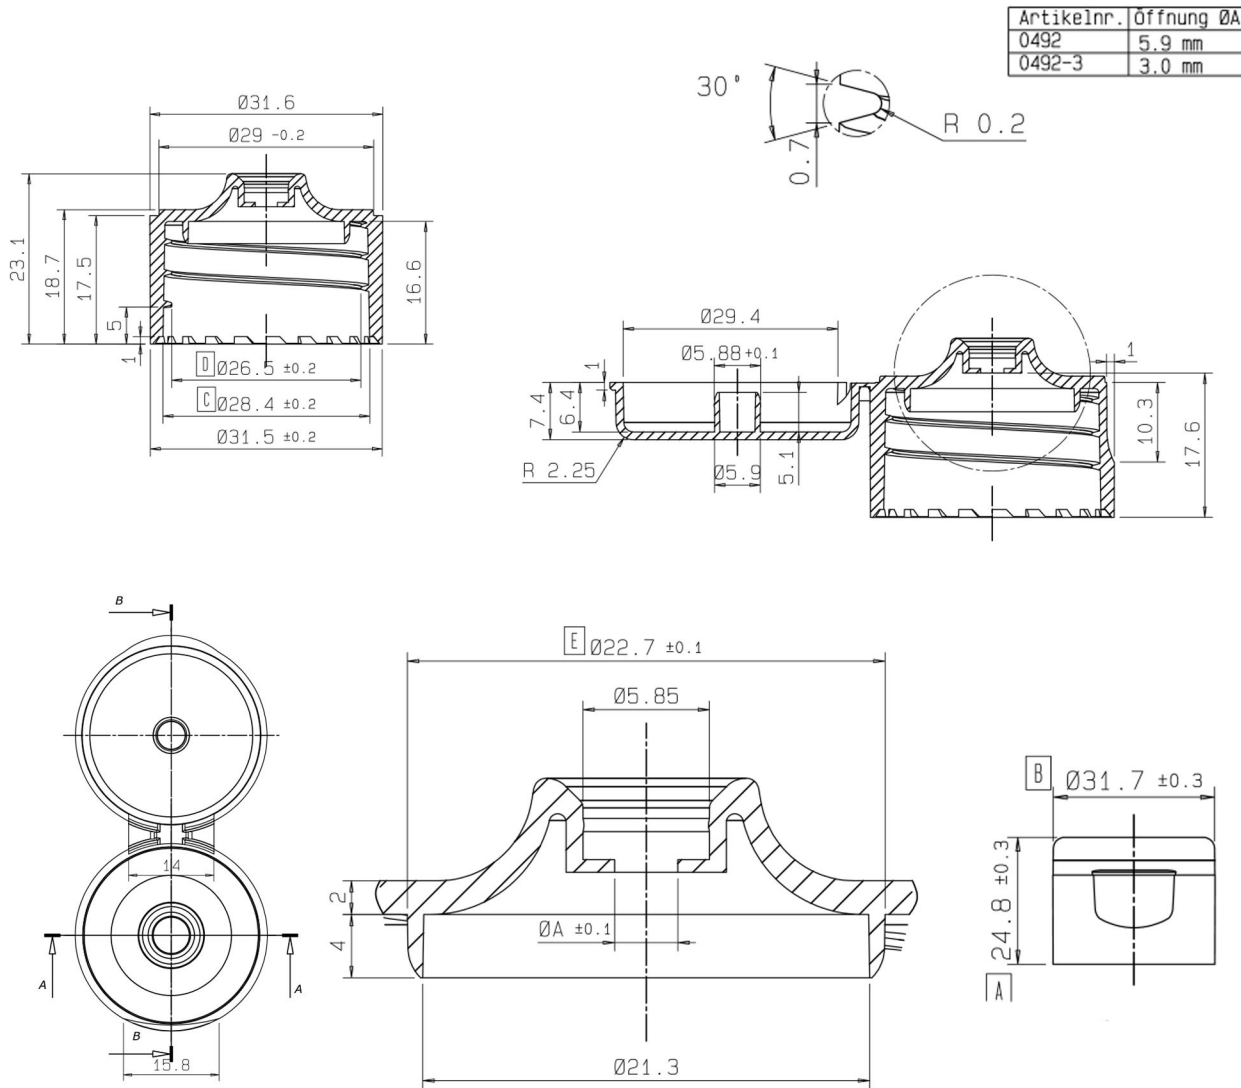

CLOSURES

BLUESKY

28/410 Black Smoothwall Flip Top, 6mm Orifice

No Image

Bluesky Product Code	280FTB-G
Colour	Black
Material	PP
Neck Size	28/410
Height	24.8 ± 8mm
Width	31.7 ± 0.3mm
Weight	4.9g
Last updated by	GJW – 16/09/2020