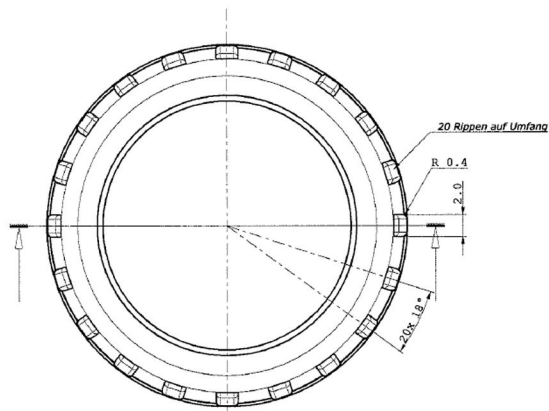

CLOSURES

BLUESKY

28mm ROPP White HDPE Screwcap c/w Red LDPE TE Band, Boreseal

Bluesky Product Code
 Material
 Height
 Width
 Weight
 Neck
 Last Updated By

28GTEW-BS
 HDPE
 21.4mm ± 0.2mm
 32.4mm ± 0.2mm
 3.8g ± 0.2g
 28ROPP
 GJW - 30/11/2020