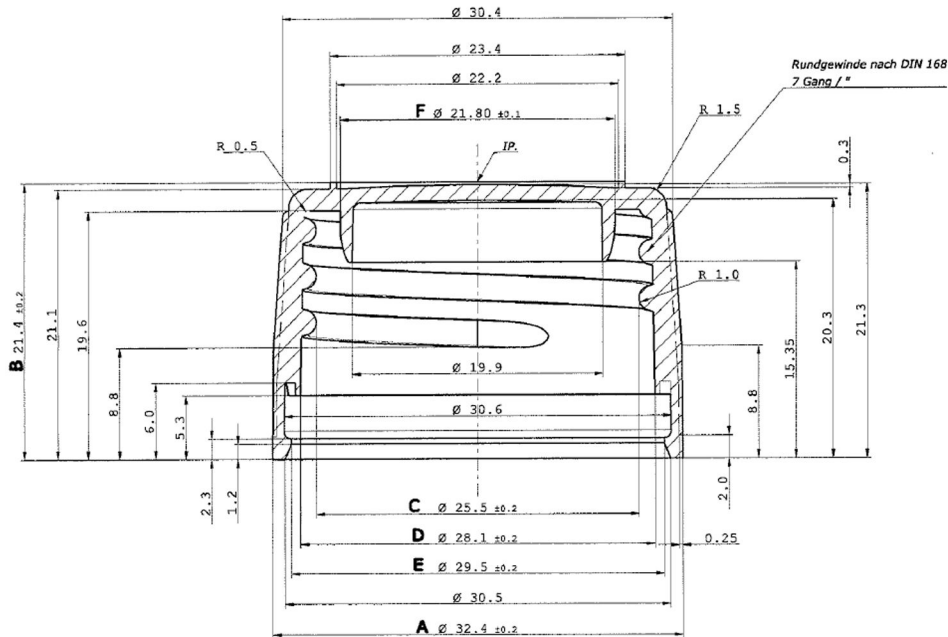

CLOSURES

BLUESKY

28mm ROPP White HDPE Screwcap c/w Red LDPE TE Band, Boreseal

Bluesky Product Code
 Material
 Height
 Width
 Weight
 Neck
 Last Updated By

28GTEW-BS
 HDPE
 21.4mm ± 0.2mm
 32.4mm ± 0.2mm
 3.8g ± 0.2g
 28ROPP
 GJW - 30/11/2020