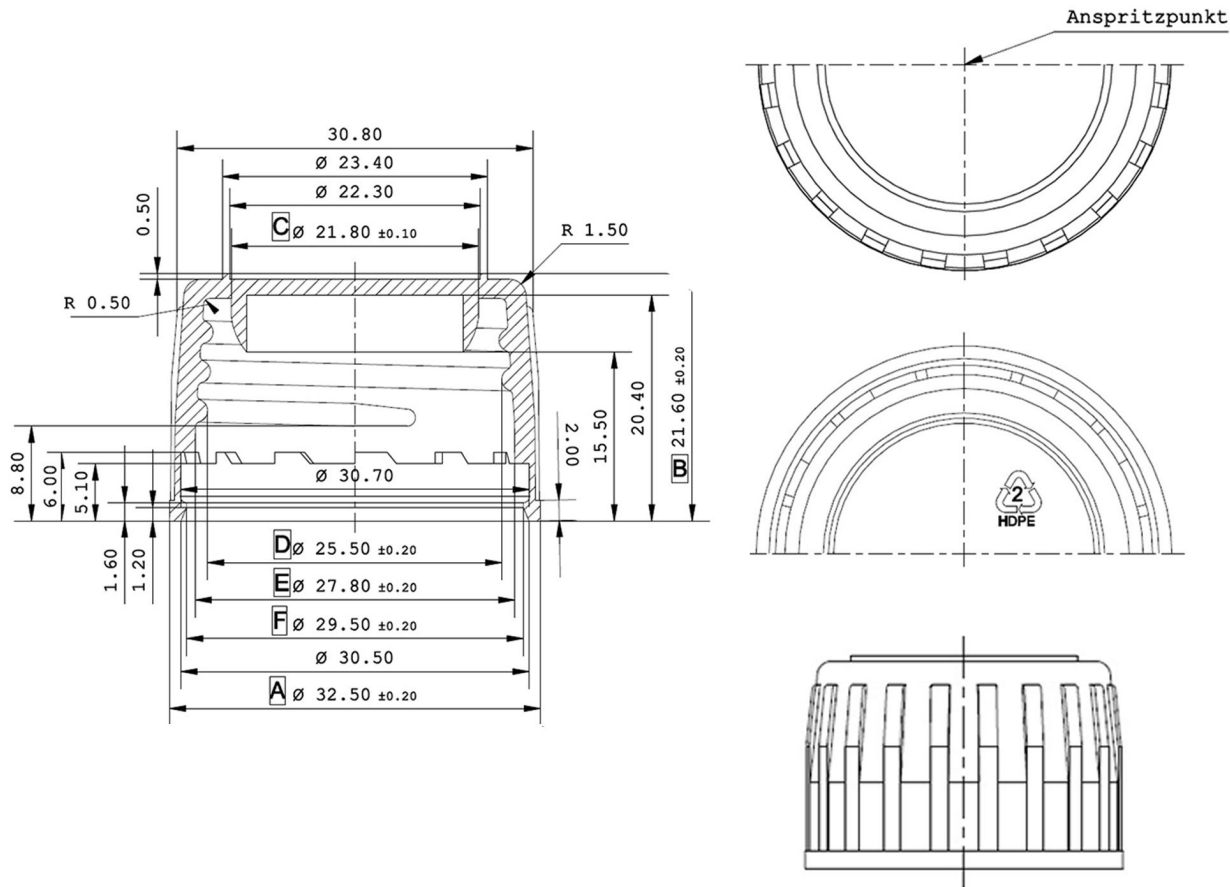

CLOSURES

BLUESKY

PP28mm White Screwcap c/w RedTE band, Bore seal

Bluesky Product Code	28TEW-BS
Colour	White
Material	LLDPE
Neck Size	28 ROPP
Weight	4.1g $\pm$ 0.3g
Last Updated By	GJW - 08/06/2021