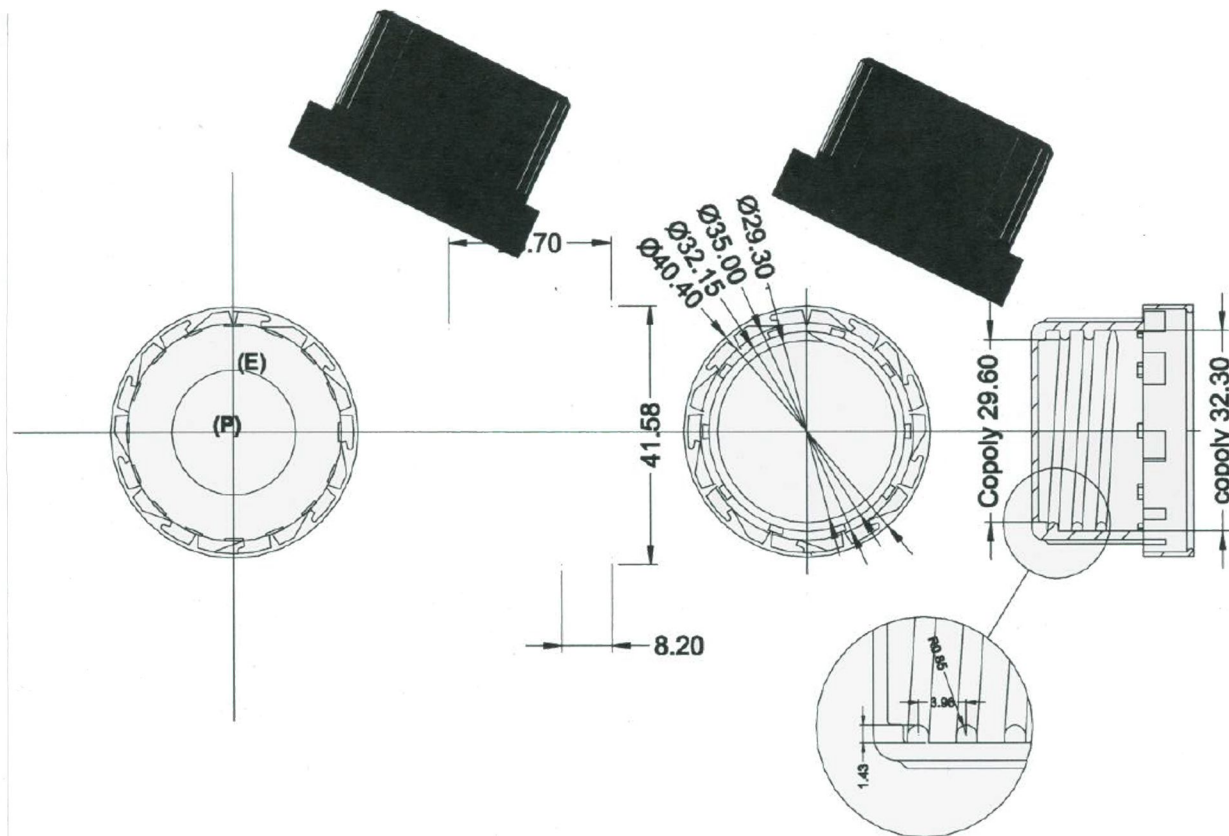

CLOSURES

BLUESKY

32mm Black EPE Lined T/E Screwcap

Bluesky Product Code

32TEB-E

Colour

Black

Neck Size