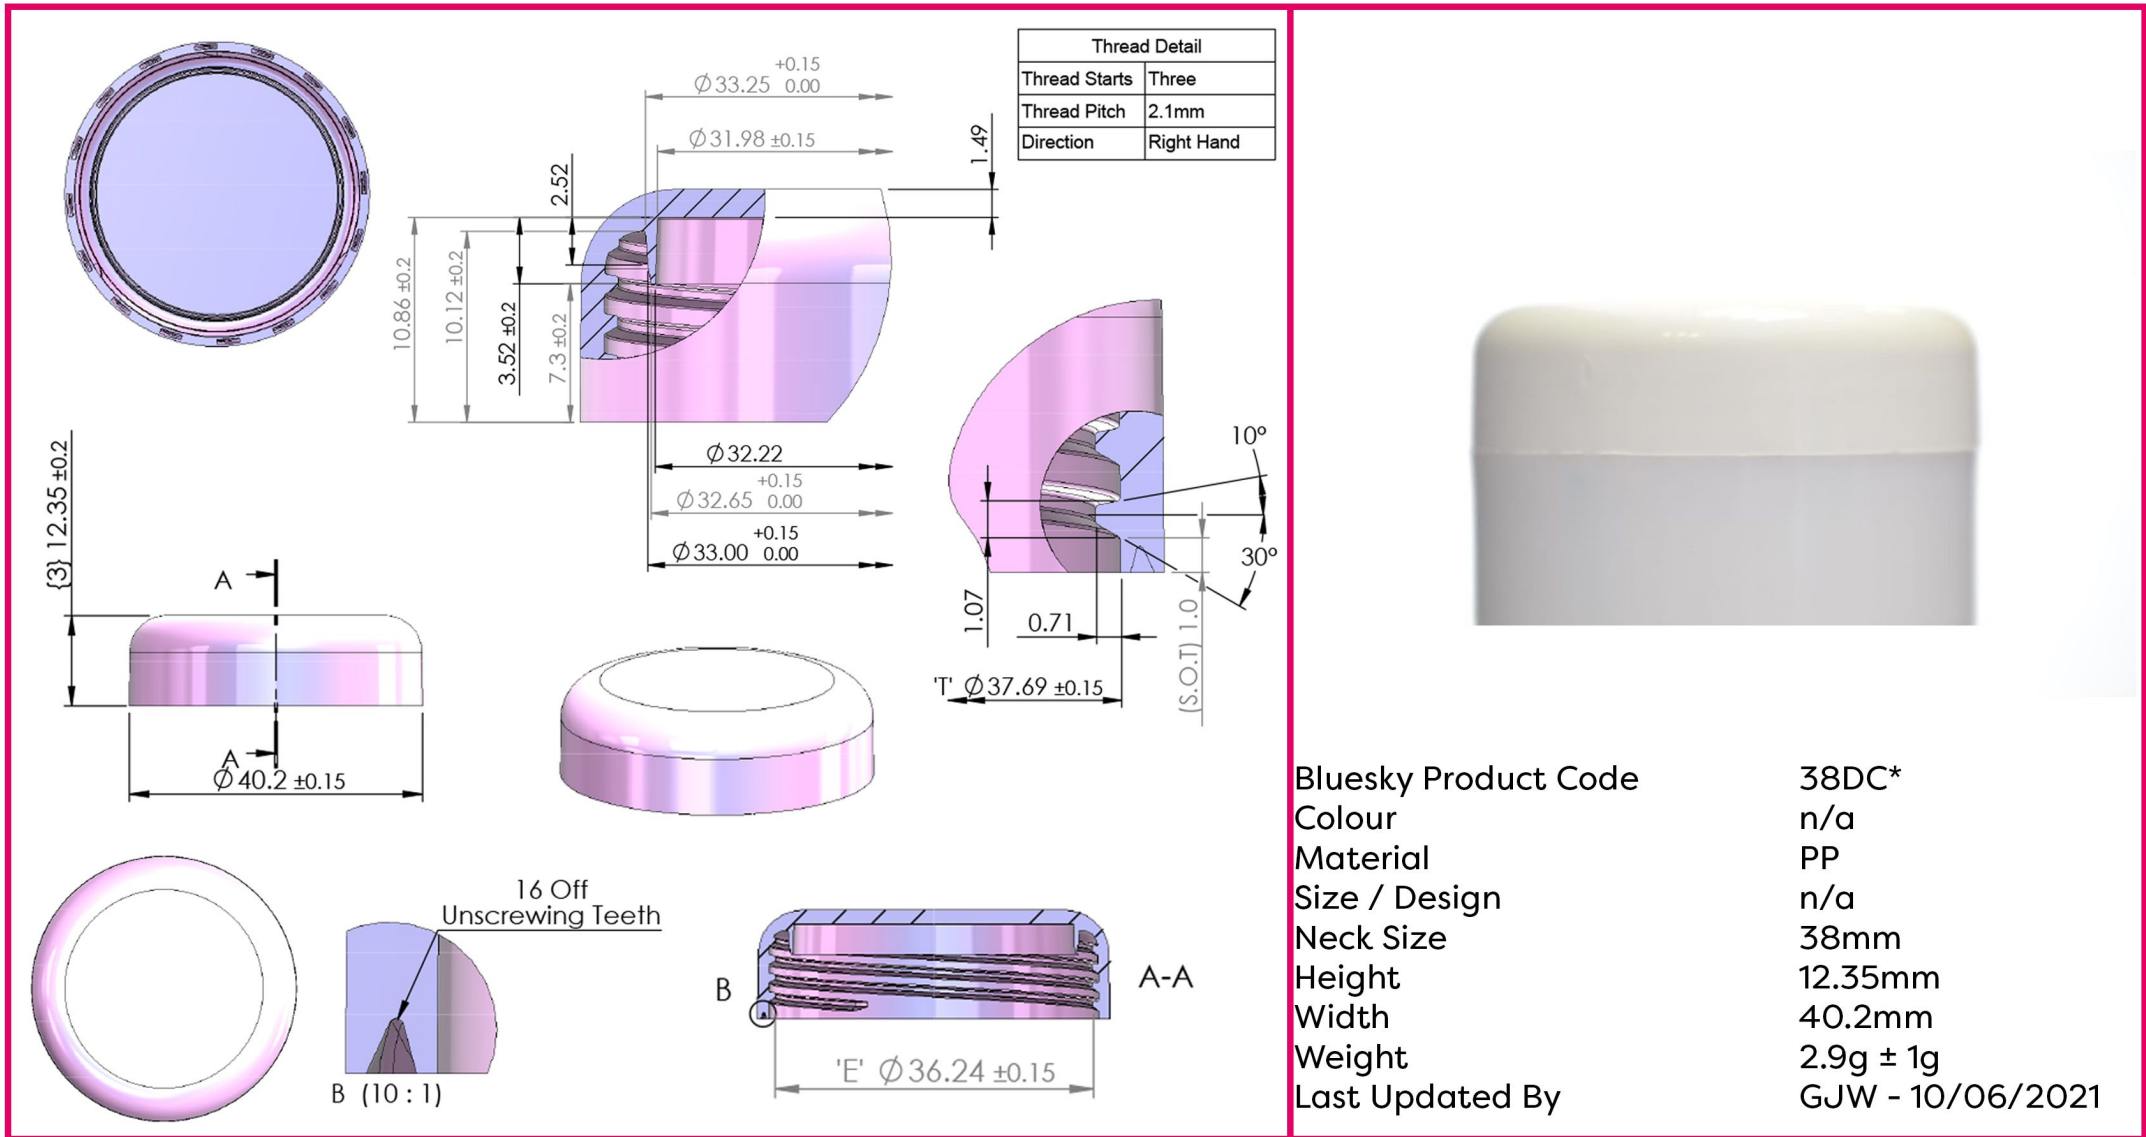

38mm PP Domed, Boreseal

| | |
|----------------------|------------------|
| Bluesky Product Code | 38DC* |
| Colour | n/a |
| Material | PP |
| Size / Design | n/a |
| Neck Size | 38mm |
| Height | 12.35mm |
| Width | 40.2mm |
| Weight | 2.9g ± 1g |
| Last Updated By | GJW - 10/06/2021 |