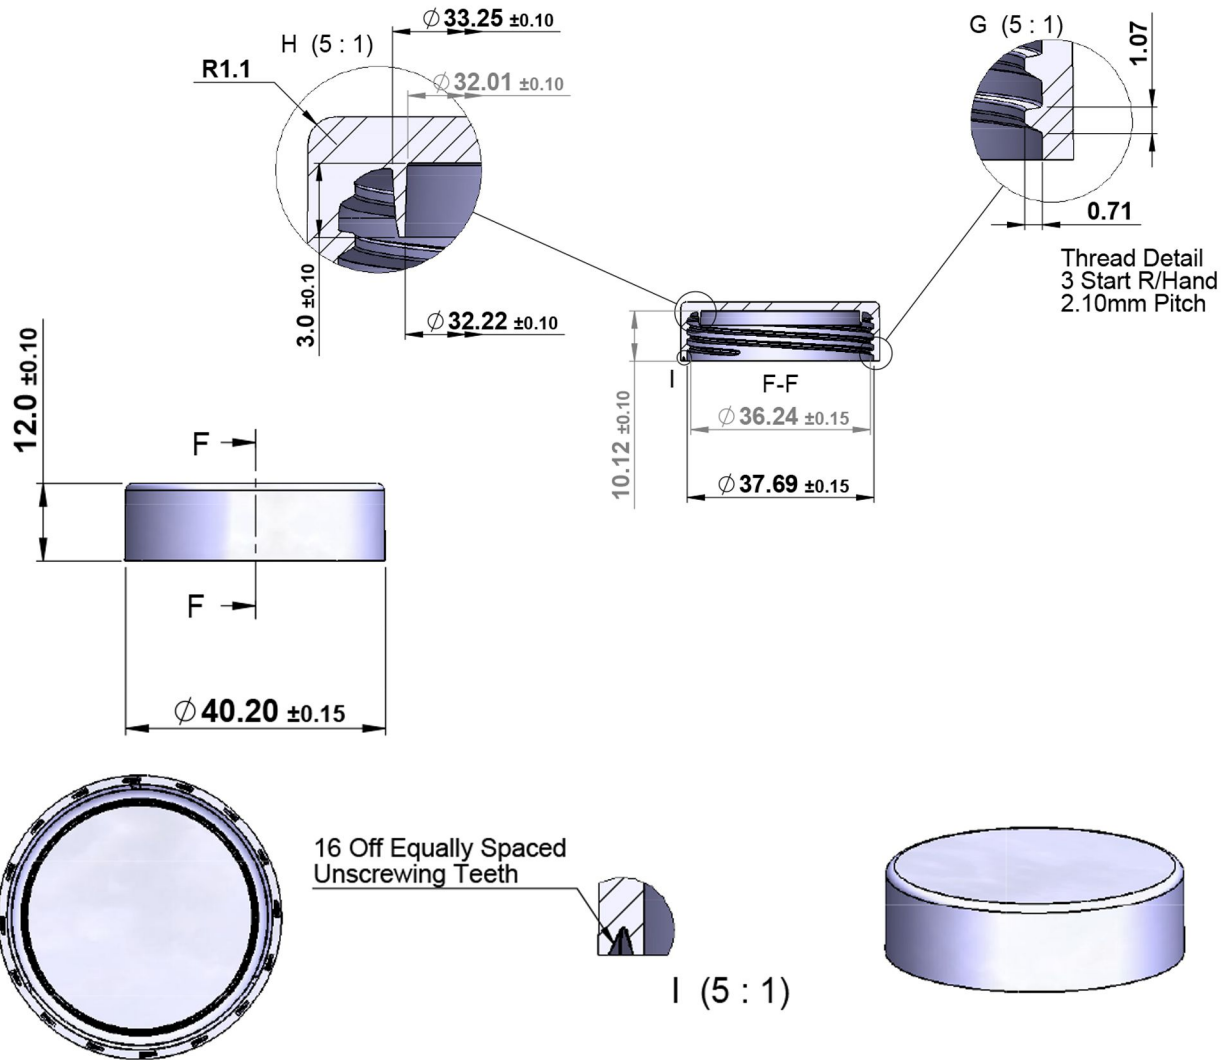

### 38mm Black PP Flat Cap, Boreseal

Bluesky Product Code	38FCB
Colour	Black
Height	12.0mm ± 0.1mm
Width	40.20mm ± 0.15mm
Neck Size	38mm
Material	PP
Weight	4.0g ± 10%
Last Updated By	GJW - 02/12/2020