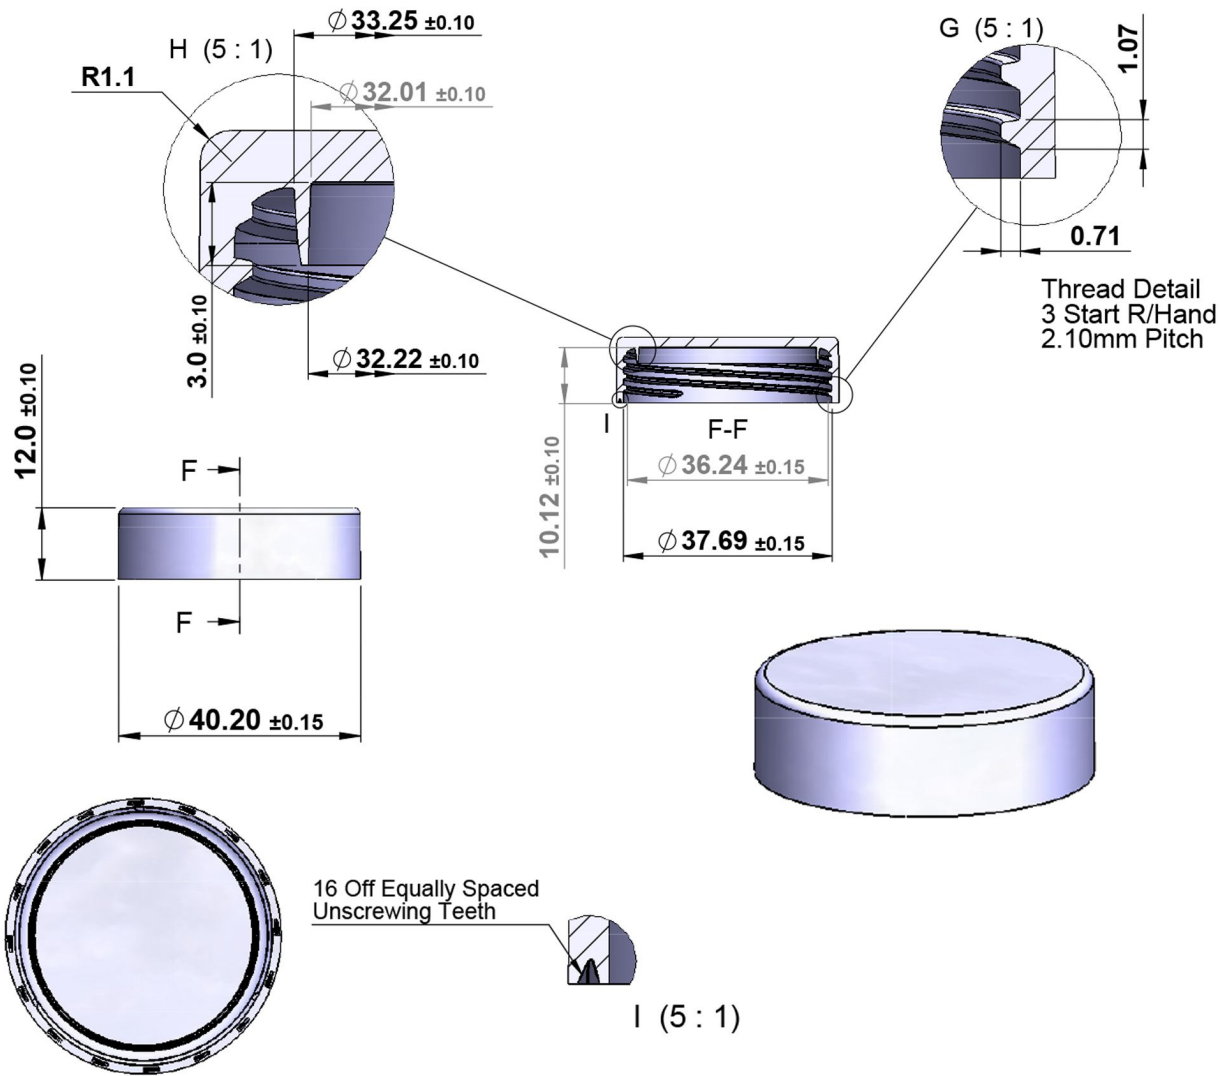

**GL18 Black TE Closure c/w Black Bulb & Glass Pipette, 89mm**

Bluesky Product Code	38FC*
Colour	N/A
Neck Size	38mm
Material	PP
Weight	4.0g $\pm$ 0.4g
Last Updated By	GJW - 09/06/2021