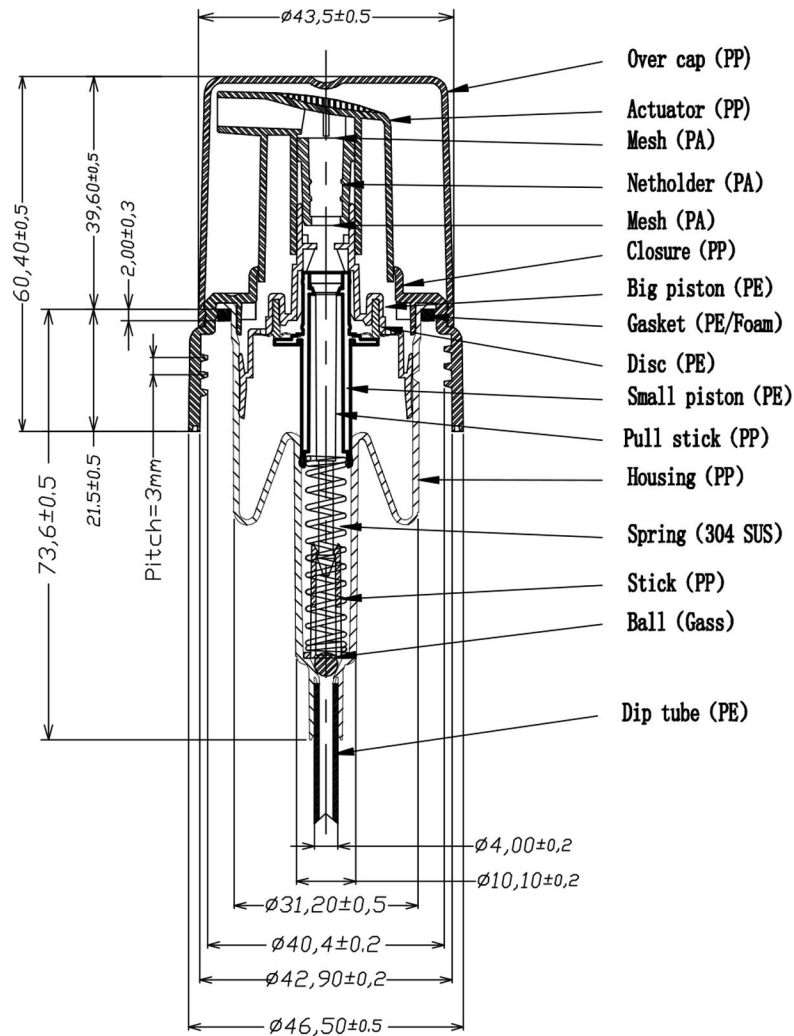

43mm White Foamer Pump c/w Overcap 165mm DTUF

Bluesky Product Code
 Colour
 Neck Size
 Last Updated By

43FP*-165E
 N/A
 43mm
 GJW - 10/12