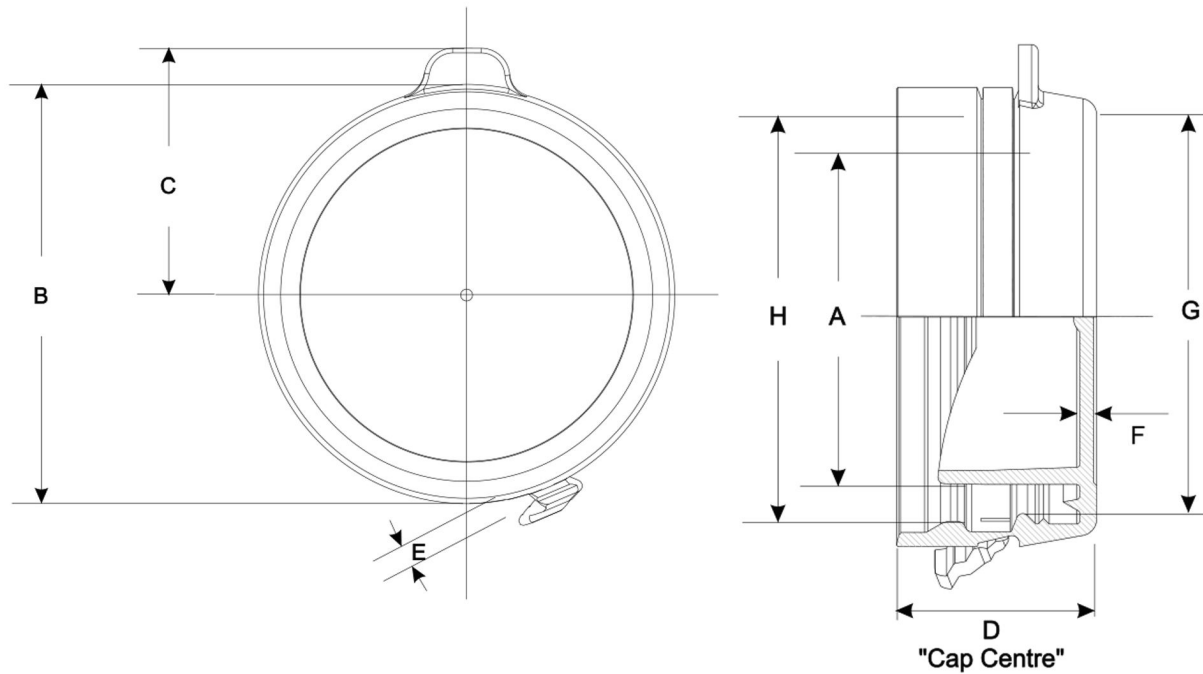

HEALTHPACK

BLUESKY

43mm White Tampertainer Cap

	P43x16	
Tol.	Min	Max
A	32.80	33.30
B	43.40	44.00
C	25.00	25.70
D	16.00	16.90
E	2.50	3.50
F	0.85	1.10
G	38.15	38.55
H	39.50	40.00

Bluesky Product Code

Colour

Neck Size

Height

Width

Last Updated By

43TTCW

White

43mm

16mm ± 0.9mm

43.4mm ± 0.6mm