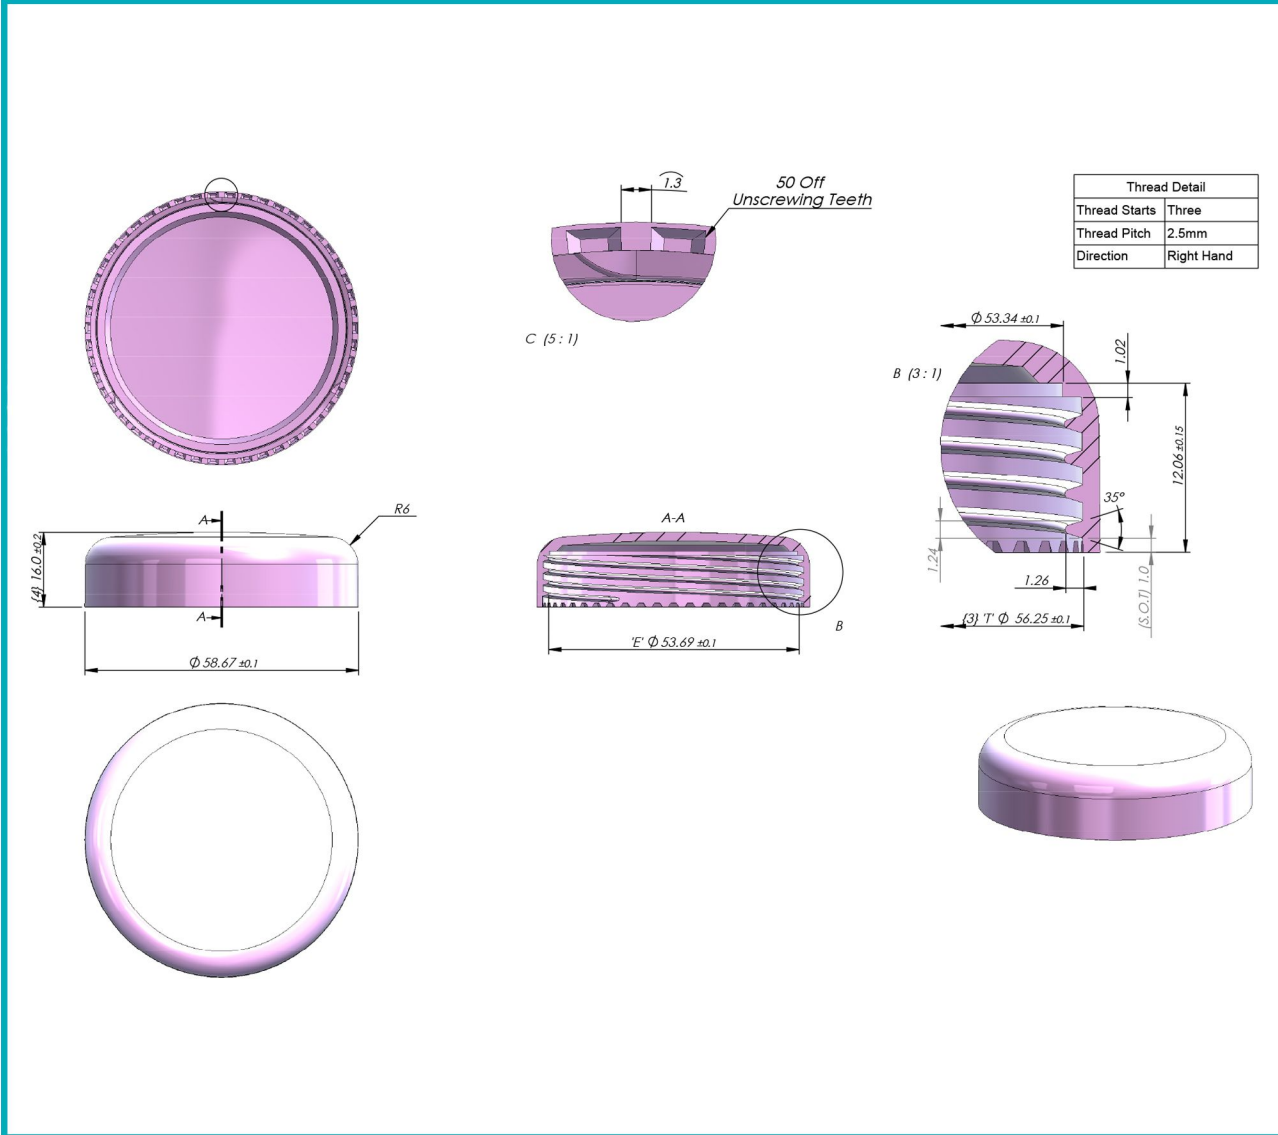

### 56mm White SAN Domed Cap, EPE Lined

Bluesky Product Code	56DCW
Colour	White
Material	SAN
Size/Design	56mm
Height	16mm
Width	58.67mm
Weight	7.8g ± 0.8g
Last updated by	LG – 11/04/2019