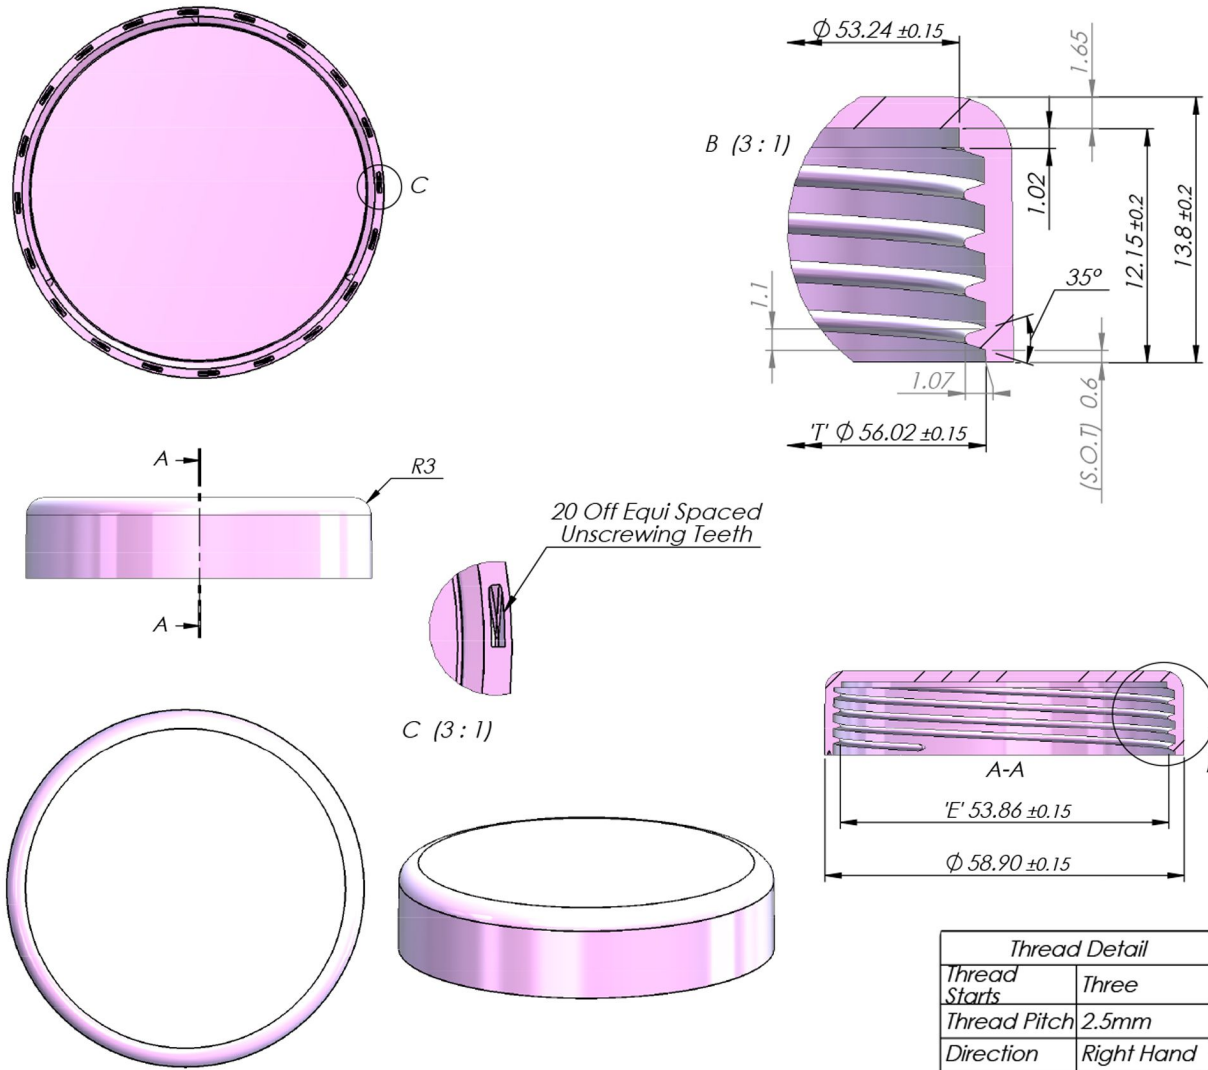

CLOSURES

BLUESKY

56mm Black SAN Radiused Cap, EPE Lined

Thread Detail	
Thread Starts	Three
Thread Pitch	2.5mm
Direction	Right Hand

Bluesky Product Code
 Colour
 Neck Size
 Weight
 Last Updated By

56RCB-E
 N/A
 56mm
 8.5g ± 0.8g
 GJW - 09/06/2021