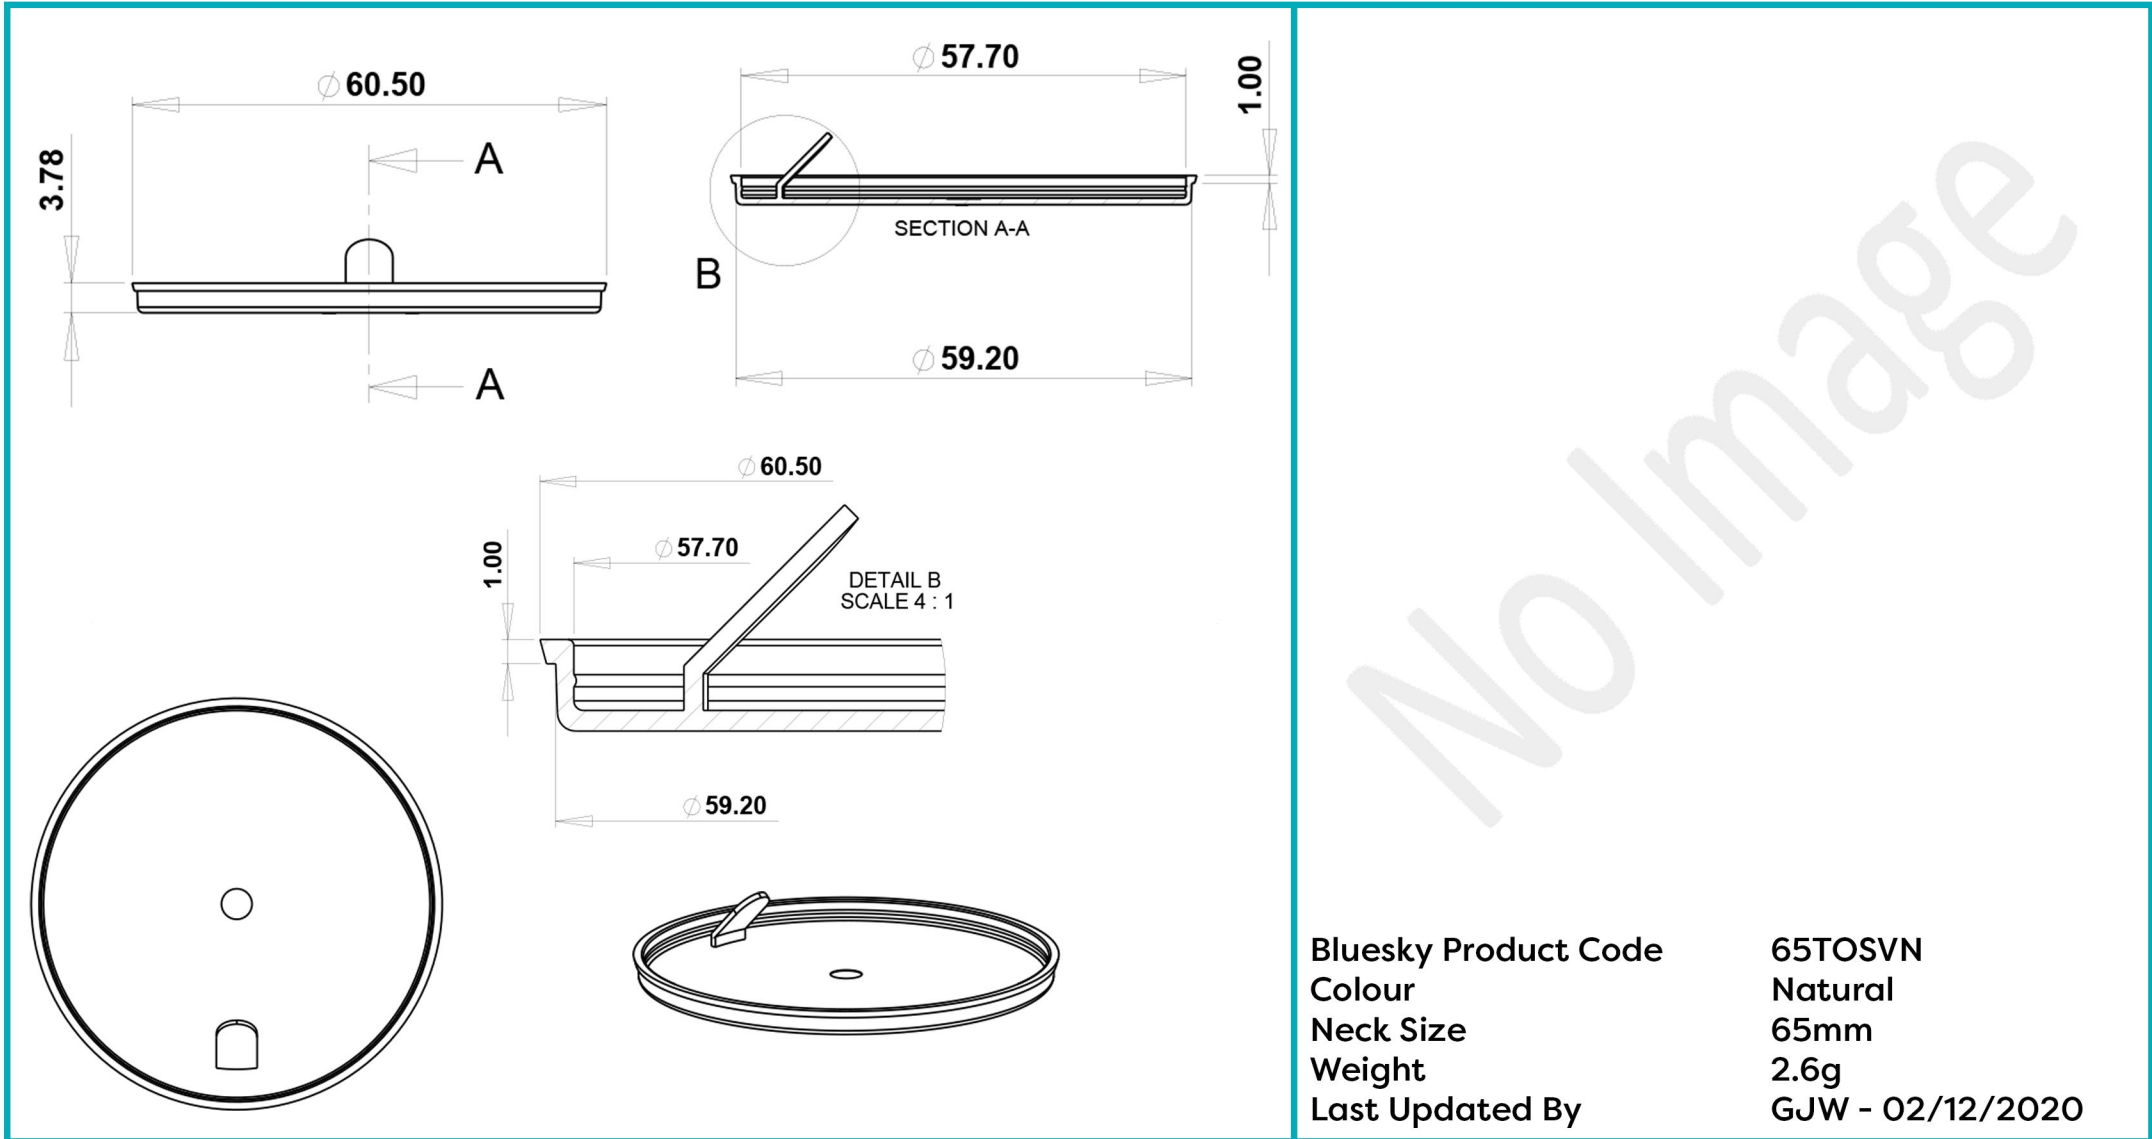

zenith

Bluesky

65mm Natural PP Shive c/w Tab, for Topaz and Opal Jar

Bluesky Product Code	65TOSVN
Colour	Natural
Neck Size	65mm
Weight	2.6g
Last Updated By	GJW - 02/12/2020