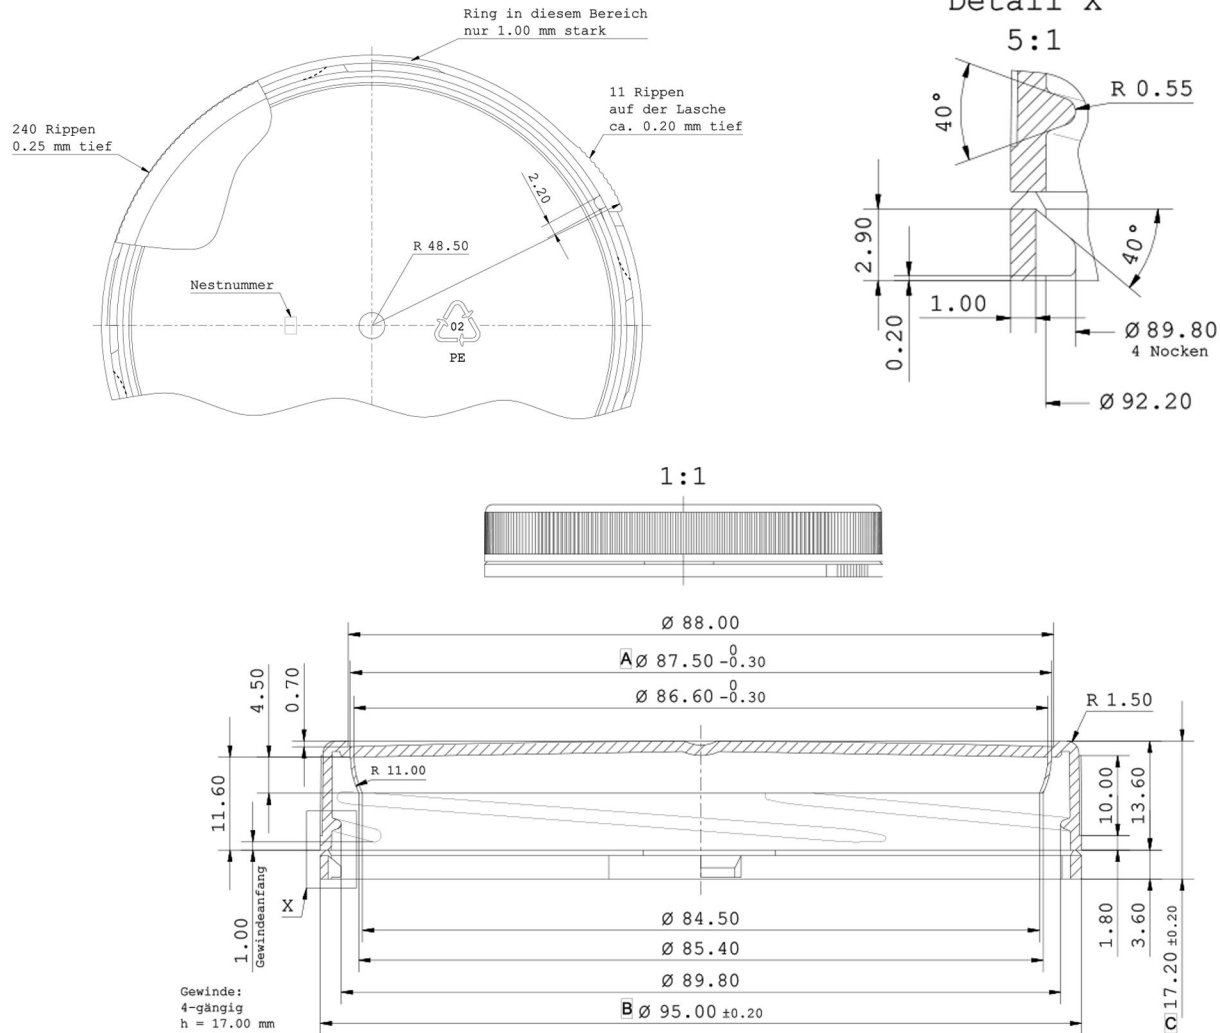

HEALTHPACK

BLUESKY

91mm White HDPE Tamper Evident Screwcap

Bluesky Product Code	91SCW-TE
Material	HDPE
Colour	White
Neck Size	91mm
Height	17.20mm ± 0.20mm
Width	95.00mm ± 0.2mm
Last Updated By	GJW - 01/12/2020