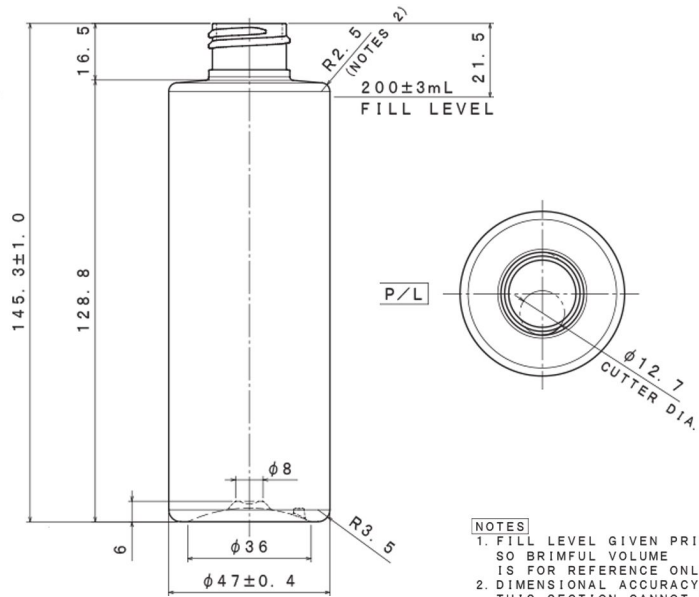

200ml White PET Apollo Bottle, 24/410 Neck

- NOTES**
1. FILL LEVEL GIVEN PRIORITY. SO BRIMFUL VOLUME IS FOR REFERENCE ONLY.
 2. DIMENSIONAL ACCURACY OF THIS SECTION CANNOT BE ACHIEVED DURING BLOW MOULDING DIMENSIONS FOR REFERENCE ONLY.

SECTION A-A
SCALE 2:1

DETAIL OF THREAD

PITCH 3.18
 TURN 1.5
 SCALE 10:1

 SCALE 2:1
 RECYCLE MARK

Bluesky Product Code
 Colour
 Size / Design
 Content (Brimful)
 Height
 Width
 Neck Size
 Weight
 Last Updated By

APO2001WT-SP
 Clear
 200ml
 211ml
 $145.3\text{mm} \pm 1\text{mm}$
 $47\text{mm} \pm 0.4\text{mm}$
 24/410
 $20\text{g} \pm 1\text{g}$
 GJW - 02/12/2020