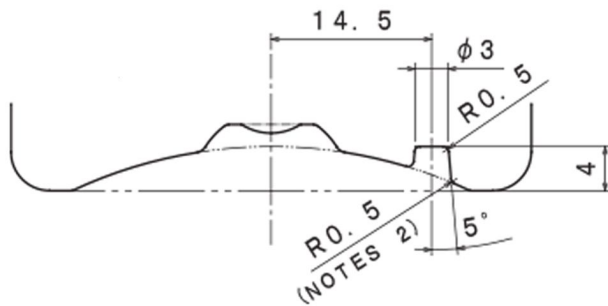

200ml White PET Apollo Bottle, 24/410 Neck

- NOTES**
1. FILL LEVEL GIVEN PRIORITY. SO BRIMFUL VOLUME IS FOR REFERENCE ONLY.
 2. DIMENSIONAL ACCURACY OF THIS SECTION CANNOT BE ACHIEVED DURING BLOW MOULDING DIMENSIONS FOR REFERENCE ONLY.

SECTION A-A
SCALE 2:1

DETAIL OF THREAD

PITCH 3.18
 TURN 1.5
 SCALE 10:1

 SCALE 2:1
 RECYCLE MARK

Bluesky Product Code
 Colour
 Size / Design
 Content (Brimful)
 Height
 Width
 Neck Size
 Weight
 Last Updated By

APO2001WT-SP
 Clear
 200ml
 211ml
 $145.3\text{mm} \pm 1\text{mm}$
 $47\text{mm} \pm 0.4\text{mm}$
 24/410
 $20\text{g} \pm 1\text{g}$
 GJW - 02/12/2020