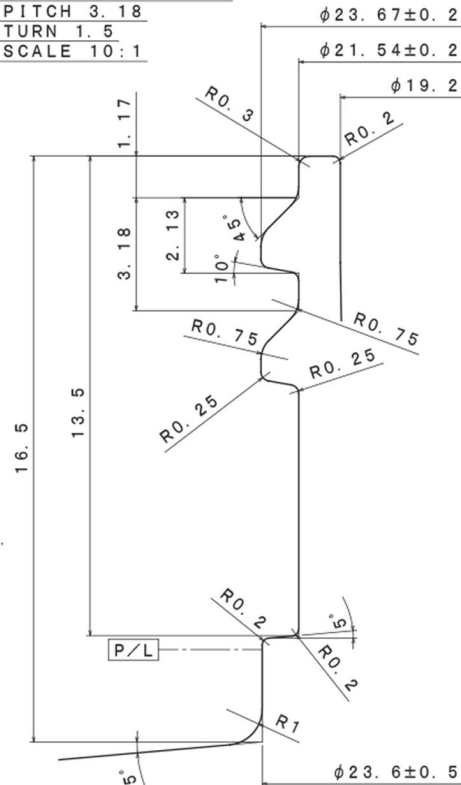

200ml White PET Apollo Bottle, 24/410 Neck

- NOTES**
1. FILL LEVEL GIVEN PRIORITY. SO BRIMFUL VOLUME IS FOR REFERENCE ONLY.
 2. DIMENSIONAL ACCURACY OF THIS SECTION CANNOT BE ACHIEVED DURING BLOW MOULDING DIMENSIONS FOR REFERENCE ONLY.

SECTION A-A
SCALE 2:1

DETAIL OF THREAD

PITCH 3.18
 TURN 1.5
 SCALE 10:1

 SCALE 2:1
 RECYCLE MARK

Bluesky Product Code
 Colour
 Size / Design
 Content (Brimful)
 Height
 Width
 Neck Size
 Weight
 Last Updated By

APO2001WT-SP
 Clear
 200ml
 211ml
 $145.3\text{mm} \pm 1\text{mm}$
 $47\text{mm} \pm 0.4\text{mm}$
 24/410
 $20\text{g} \pm 1\text{g}$
 GJW - 02/12/2020