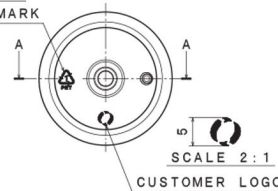

200ml White PET Apollo Bottle, 24/410 Neck

- NOTES**
1. FILL LEVEL GIVEN PRIORITY. SO BRIMFUL VOLUME IS FOR REFERENCE ONLY.
 2. DIMENSIONAL ACCURACY OF THIS SECTION CANNOT BE ACHIEVED DURING BLOW MOULDING DIMENSIONS FOR REFERENCE ONLY.

SECTION A-A
SCALE 2:1

DETAIL OF THREAD

PITCH 3.18
 TURN 1.5
 SCALE 10:1

 SCALE 2:1
 RECYCLE MARK

Bluesky Product Code
 Colour
 Size / Design
 Content (Brimful)
 Height
 Width
 Neck Size
 Weight
 Last Updated By

APO2001WT-SP
 Clear
 200ml
 211ml
 $145.3\text{mm} \pm 1\text{mm}$
 $47\text{mm} \pm 0.4\text{mm}$
 24/410
 $20\text{g} \pm 1\text{g}$
 GJW - 02/12/2020