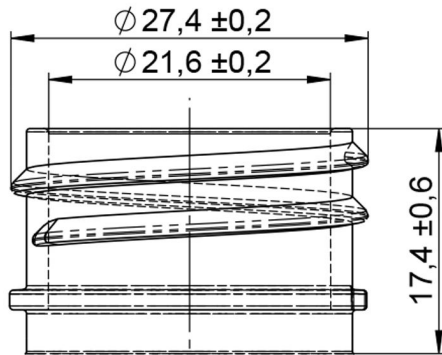

1000ml PET Boston Round, 28/410 Neck

Pitch: 4,23 mm  
Turns of thread: 1,25  
Start of thread:  $1,7 \pm 0,2$

Bluesky Product Code	BR1L1*T-FP
Colour	N/A
Size / Design	1000ml
Content (Brimful)	1044ml $\pm$ 15ml
Height	220mm $\pm$ 1.2mm
Width	85mm $\pm$ 1.2mm
Neck Size	28/410
Weight	39g $\pm$ 1g
Last Updated By	GJW - 25/06/2021