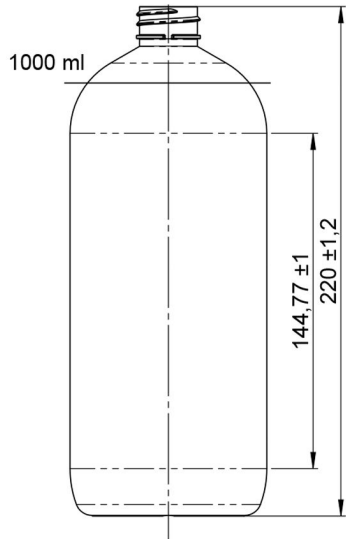

1000ml PET Boston Round, 28/410 Neck

Pitch: 4,23 mm  
Turns of thread: 1,25  
Start of thread:  $1,7 \pm 0,2$

Bluesky Product Code	BR1L1*T-FP
Colour	N/A
Size / Design	1000ml
Content (Brimful)	1044ml $\pm$ 15ml
Height	220mm $\pm$ 1.2mm
Width	85mm $\pm$ 1.2mm
Neck Size	28/410
Weight	39g $\pm$ 1g
Last Updated By	GJW - 25/06/2021