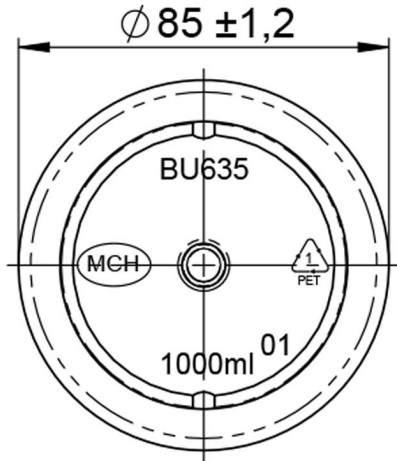

1000ml PET Boston Round, 28/410 Neck

Pitch: 4,23 mm  
Turns of thread: 1,25  
Start of thread:  $1,7 \pm 0,2$

Bluesky Product Code	BR1L1*T-FP
Colour	N/A
Size / Design	1000ml
Content (Brimful)	1044ml $\pm$ 15ml
Height	220mm $\pm$ 1.2mm
Width	85mm $\pm$ 1.2mm
Neck Size	28/410
Weight	39g $\pm$ 1g
Last Updated By	GJW - 25/06/2021