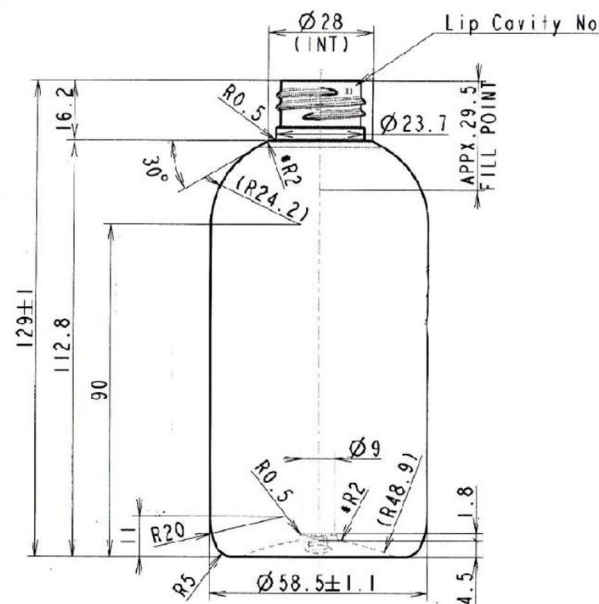

SKYPET

BLUESKY

250ml PET Boston Round, 24/410 Neck

NOTES

- 1. OVERFLOW CAPACITY 274 ± 4 ml
- 2. FILL POINT CAPACITY 250 ml
- 3. WEIGHT 19 ± 1 g

Bluesky Product Code	BR2501*T-SP
Colour	N/A
Size / Design	250ml
Content (Brimful)	274ml ± 4ml
Height	129mm ± 1mm
Width	58.5mm ± 1.1mm
Neck Size	24/410
Weight	19g ± 1g
Last Updated By	GJW - 9/12/2020