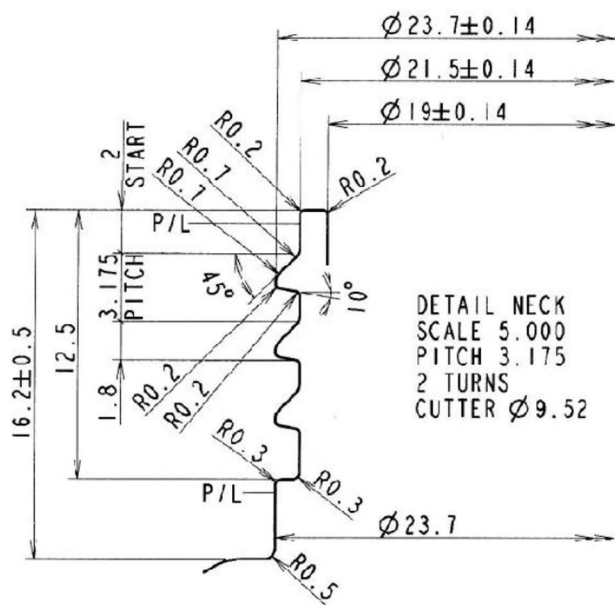

SKYPET

BLUESKY

250ml PET Boston Round, 24/410 Neck

NOTES

- 1. OVERFLOW CAPACITY 274 ± 4 ml
- 2. FILL POINT CAPACITY 250 ml
- 3. WEIGHT 19 ± 1 g

Bluesky Product Code	BR2501*T-SP
Colour	N/A
Size / Design	250ml
Content (Brimful)	274ml ± 4ml
Height	129mm ± 1mm
Width	58.5mm ± 1.1mm
Neck Size	24/410
Weight	19g ± 1g
Last Updated By	GJW - 9/12/2020