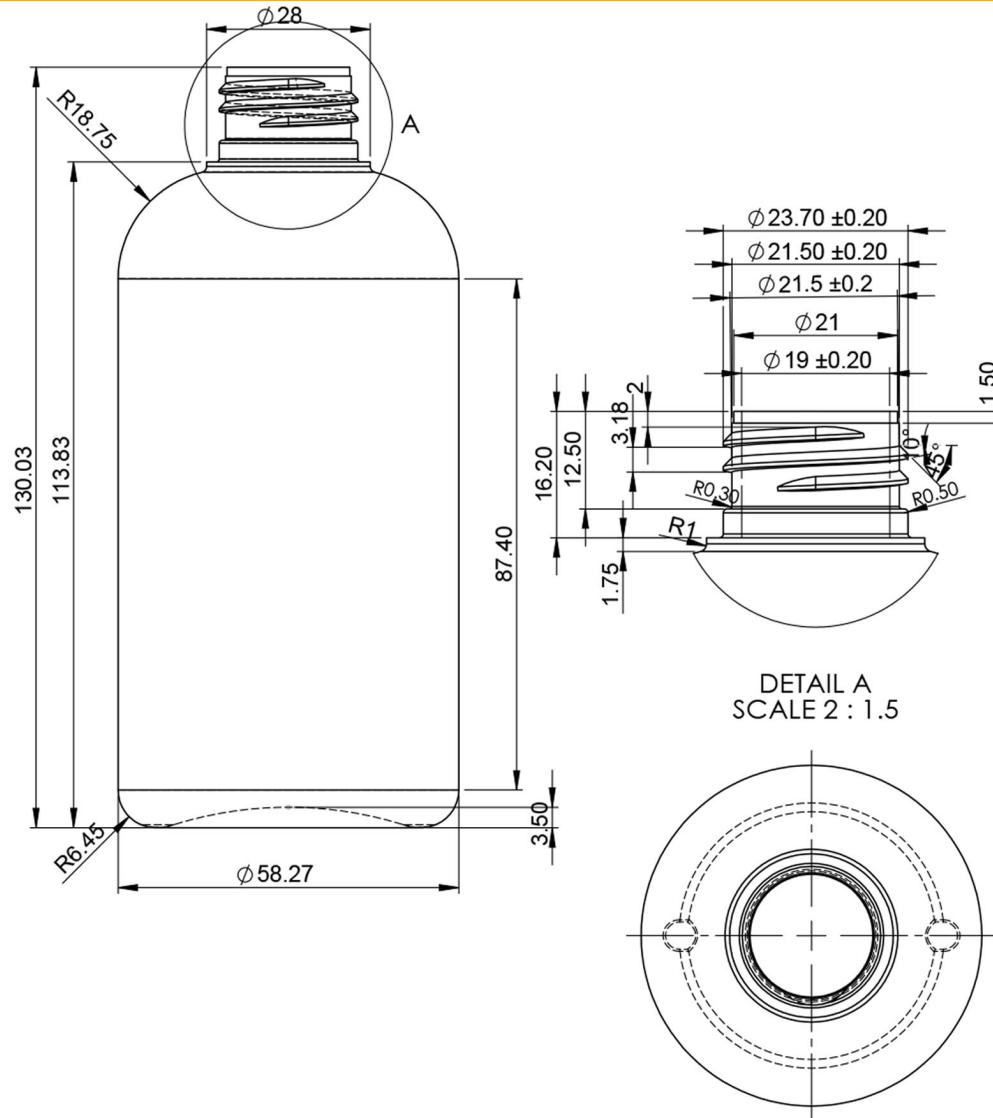

250ml HDPE Boston Round, 24/410 Neck

Bluesky Product Code	BR2501#H2
Colour	Various
Material	HDPE
Size/Design	250ml
Neck Size	24/410
Height	130.03mm
Width	58.27mm
Weight	22g \pm 1g
Last updated by	LG - 15/04/2020