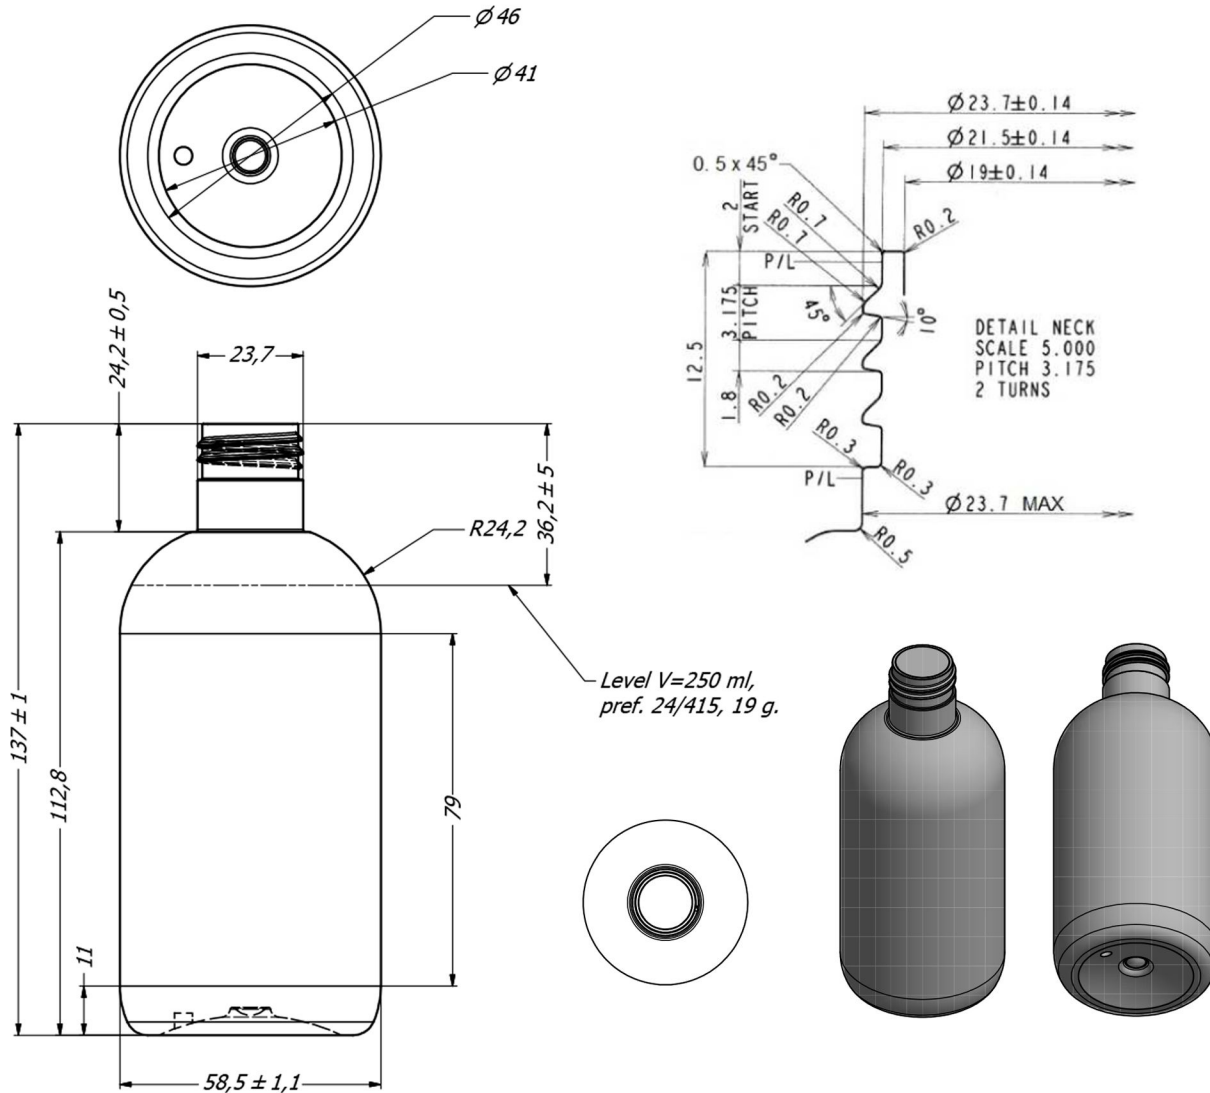

## 250ml Blue PET Boston Round, 24/415 Neck

Bluesky Product Code	BR250BT-SP
Colour	Blue
Material	PET
Size/Design	250ml
Neck Size	24/415
Height	137mm
Width	58.5mm
Weight	19g ± 1g
Last updated by	LG - 19/11/2019