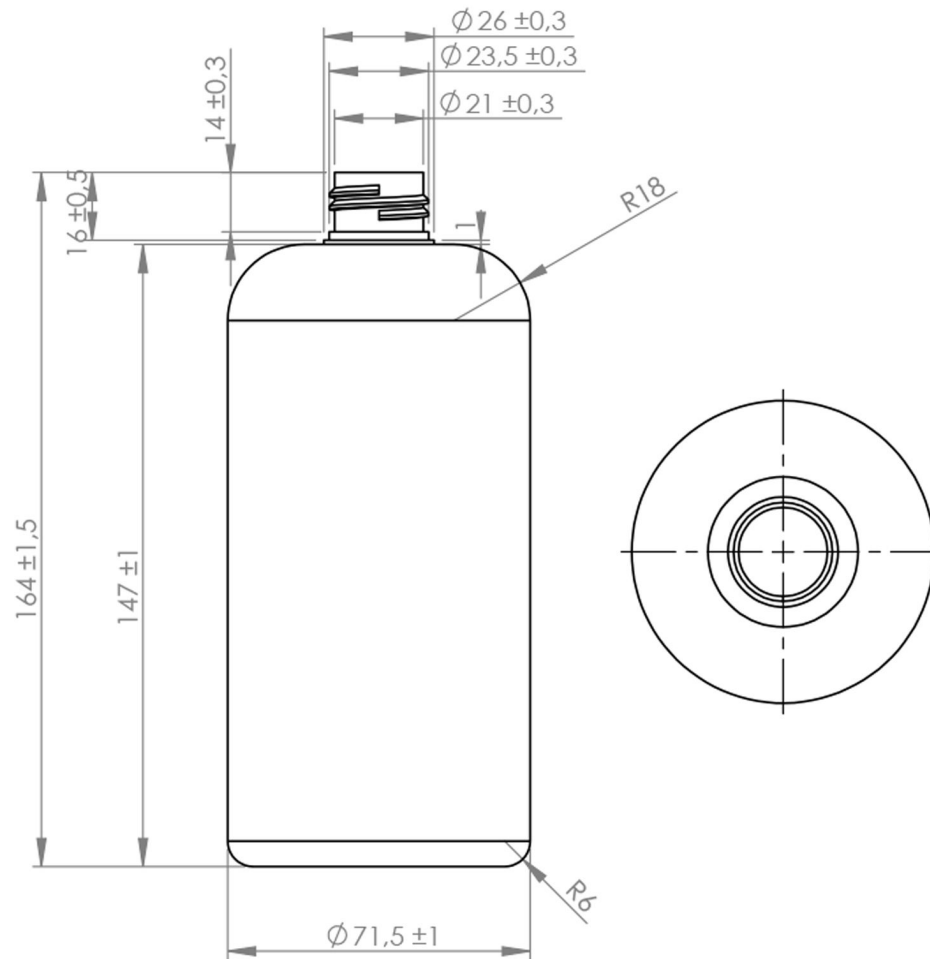

Dream

BLUESKY

500ml Natural HDPE Boston Round, 24/410 Neck

Bluesky Product Code	BR5001NH2
Colour	Natural
Material	HDPE
Size/Design	500ml
Content (brimful)	N/A
Neck Size	24/410
Height	164mm
Width	71.5mm
Weight	38g ± 1g
Last updated by	LG – 15/07/2020