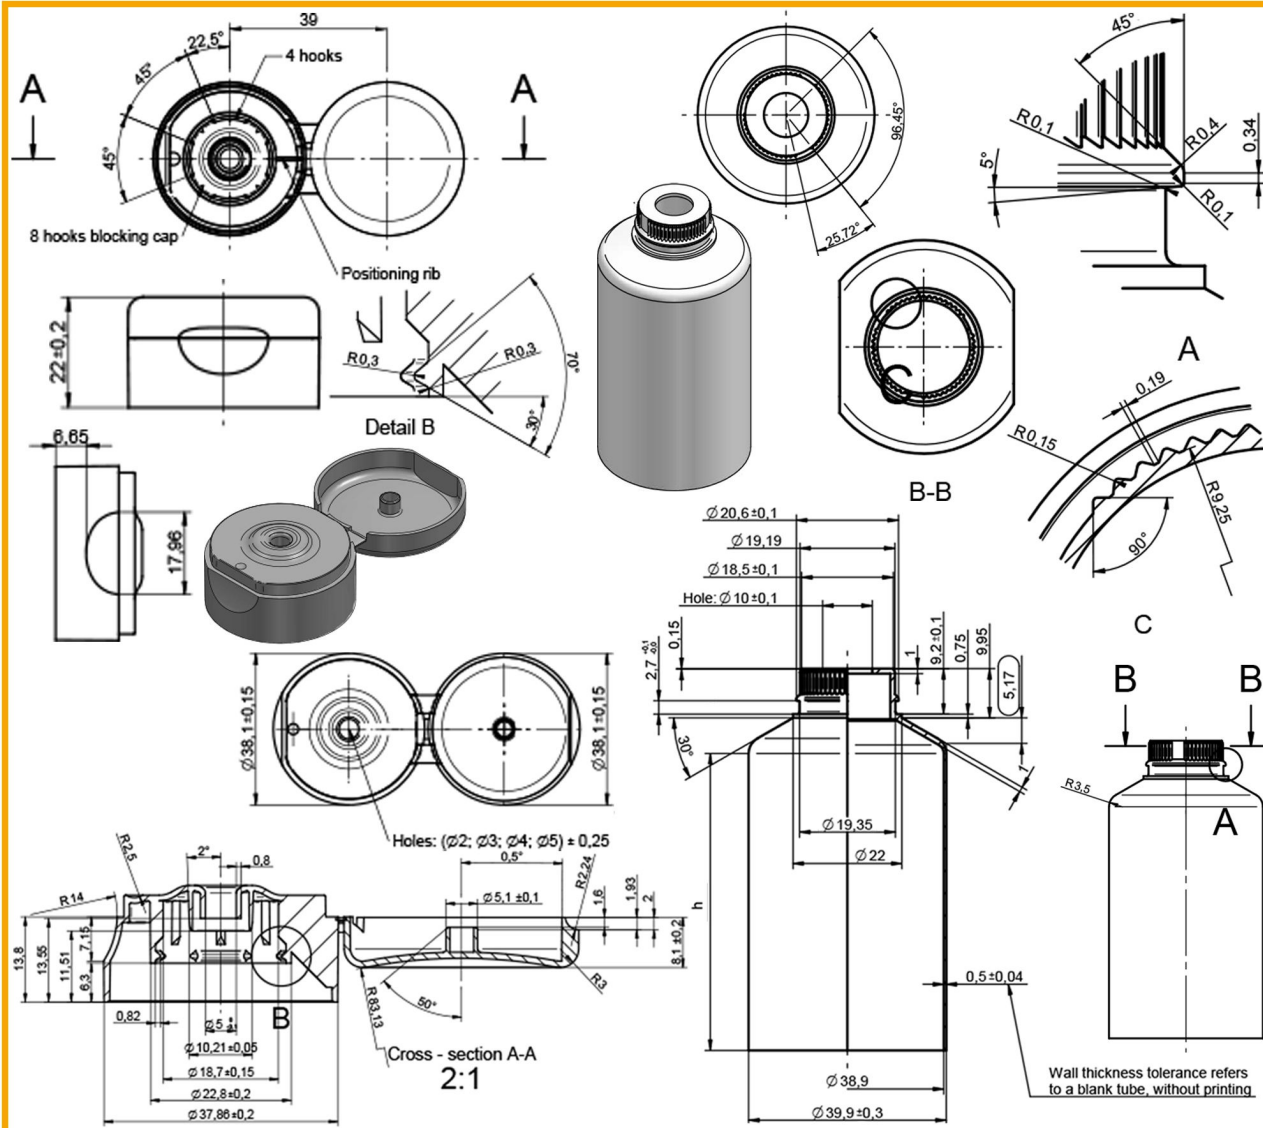

100ml White Matt Tube c/w Natural Matt Flip Top

Bluesky Product Code
Colour
Size/Design
Height
Width
Max length of the tube
Max Printing Length
Last Updated By

CT40120WM-FTN3
White/Natural
100ml
120mm
38.9mm
205mm
195mm
GJW - 17/03/2021