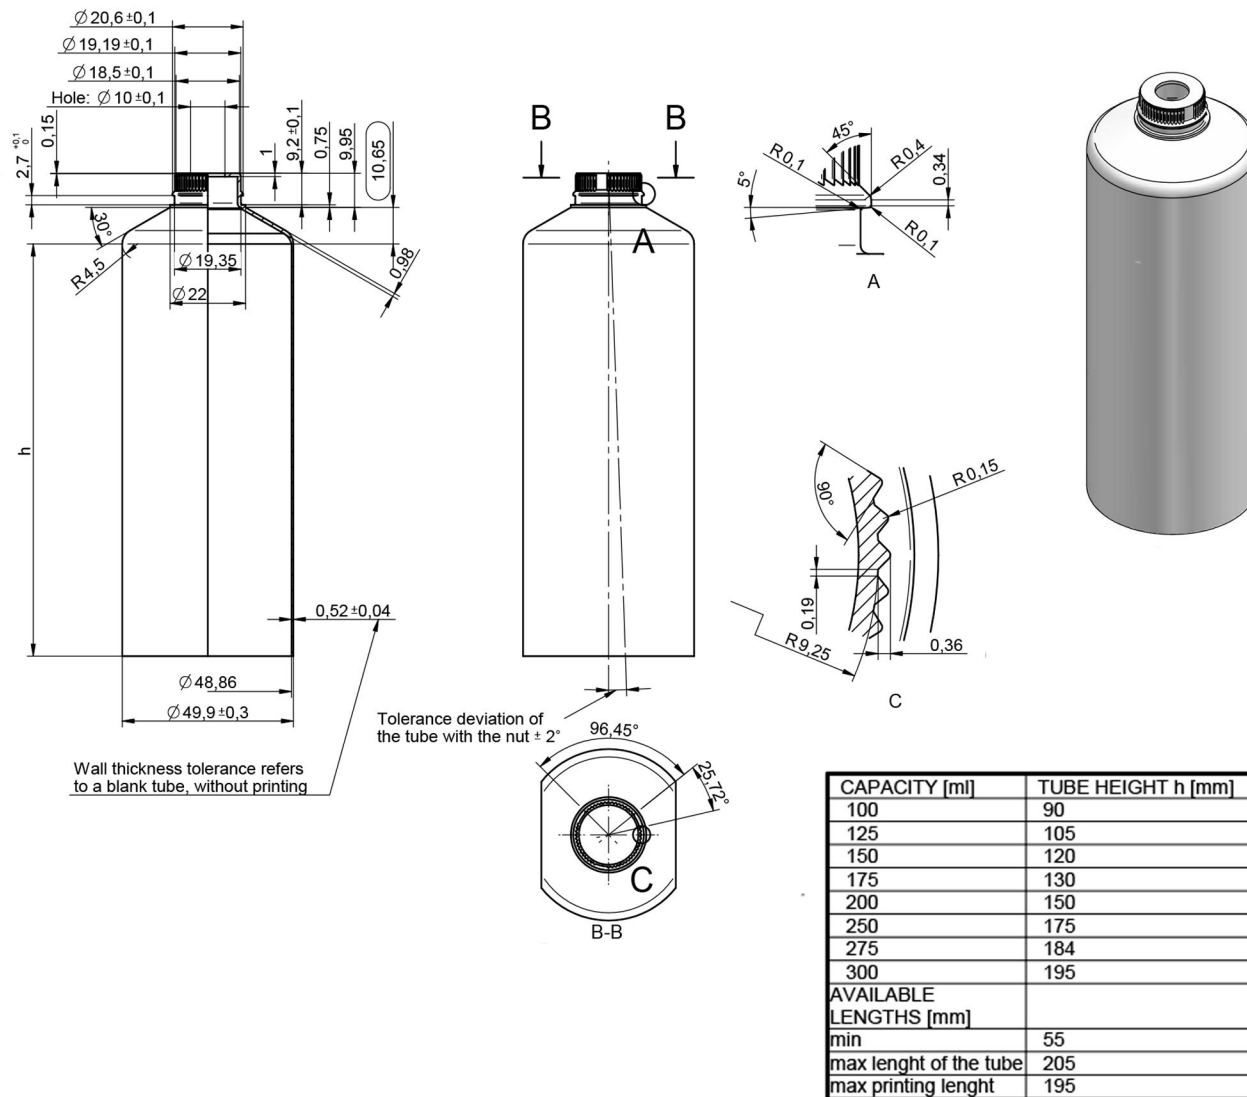

### 200ml Matt White Tube c/w Matt Natural Flip Top

Bluesky Product Code	CT50150WM-FTN3
Colour	White
Material	HDPE + LDPE
Size/Design	200ml
Neck Size	N/A
Height	150mm
Width	49.9mm
Weight	N/A
Last updated by	LG – 09/04/2019