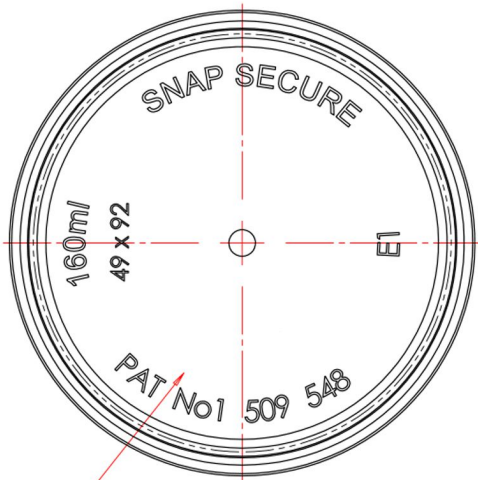

HEALTHPACK

BLUESKY

160ml White PP Snap Secure Container, 49mm Neck

SECTION A-A
SCALE 2 : 1

EDM FINISH
VDI 24 (1.6u)

DETAIL B
SCALE 5 : 1

No Image

Bluesky Product Code
 Colour
 Size / Design
 Neck Size
 Height
 Weight
 Width
 Last Updated By

E160W
 White
 160ml
 Special
 93.50mm
 19g
 49.07mm
 GJW - 15/06/2021