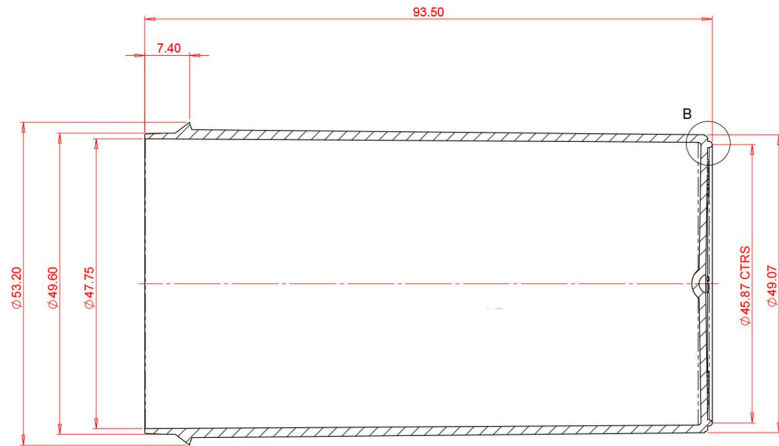

HEALTHPACK

BLUESKY

160ml White PP Snap Secure Container, 49mm Neck

SECTION A-A
SCALE 2 : 1

EDM FINISH
VDI 24 (1.6u)

DETAIL B
SCALE 5 : 1

No Image

Bluesky Product Code
 Colour
 Size / Design
 Neck Size
 Height
 Weight
 Width
 Last Updated By

E160W
 White
 160ml
 Special
 93.50mm
 19g
 49.07mm
 GJW - 15/06/2021