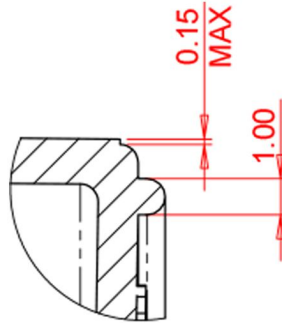

HEALTHPACK

BLUESKY

160ml White PP Snap Secure Container, 49mm Neck

SECTION A-A
SCALE 2 : 1

EDM FINISH
VDI 24 (1.6u)

DETAIL B
SCALE 5 : 1

No Image

Bluesky Product Code
 Colour
 Size / Design
 Neck Size
 Height
 Weight
 Width
 Last Updated By

E160W
 White
 160ml
 Special
 93.50mm
 19g
 49.07mm
 GJW - 15/06/2021