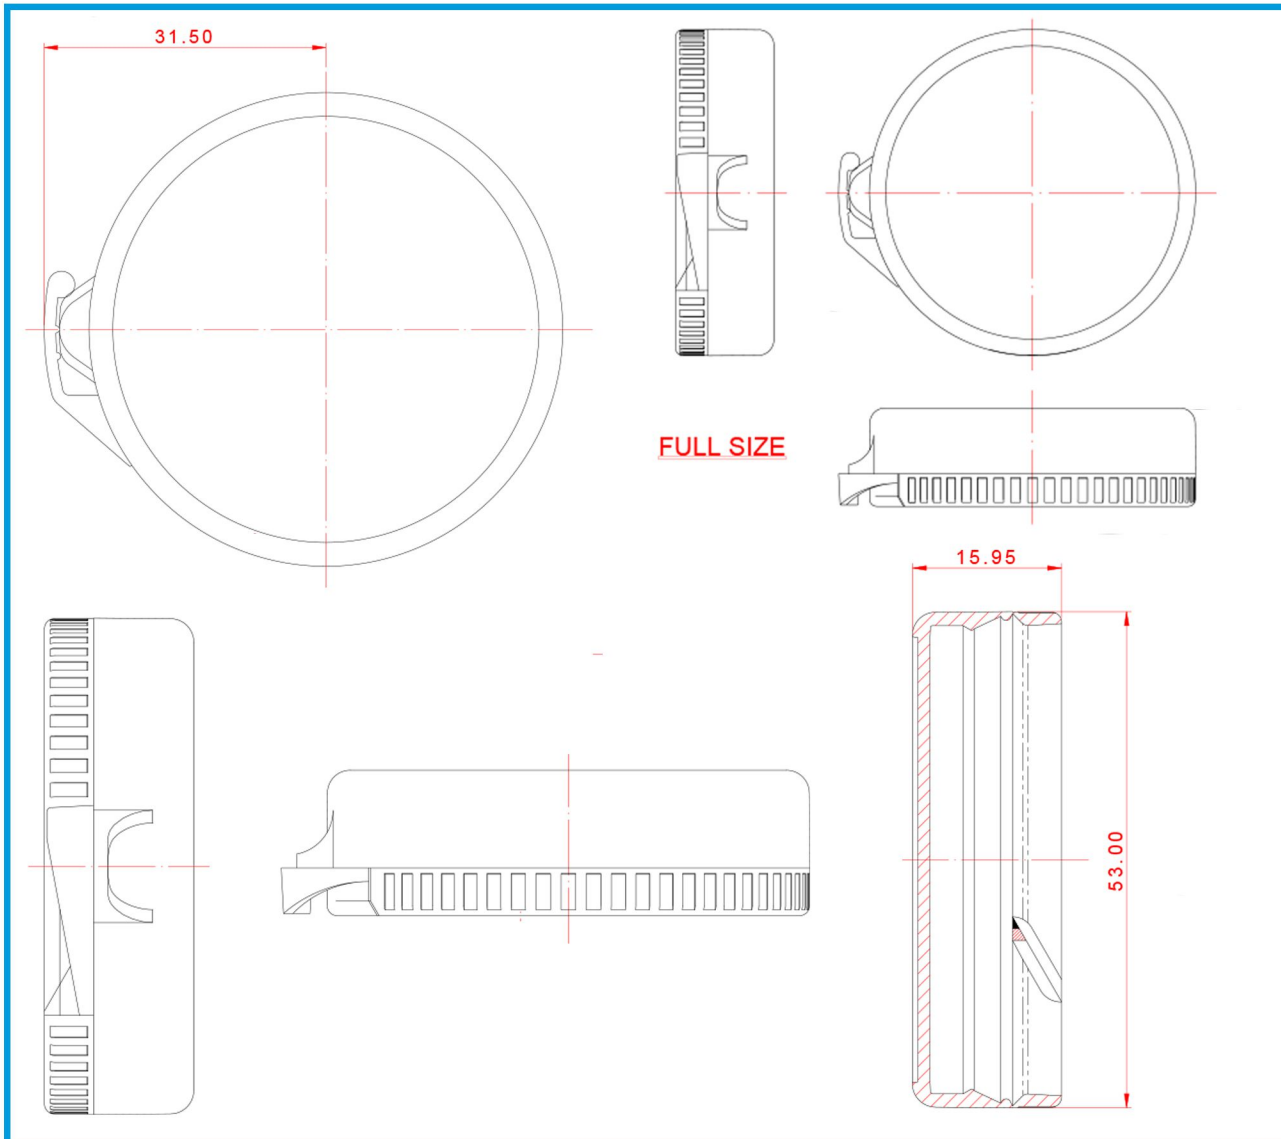

### 49mm LDPE Snapsecure E Cap

Bluesky Product Code	ECAP
Colour	N/A
Material	LDPE
Neck Size	49mm
Height	15.95mm
Width	53.00mm
Weight	5g
Last updated by	GJW – 25/11/2020

Bluesky, Horizon House, Estate Road Five, Grimsby, DN31 2TG