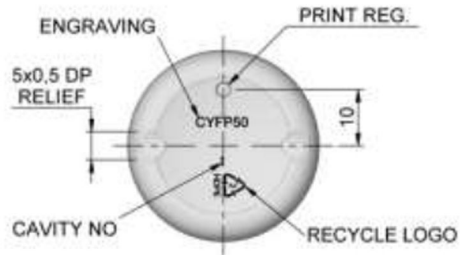

50ml HDPE Cylindrical Foamer Bottle, 30mm Neck

CLOSURE REF:
30FPM3W & 30FP3W3

30mm NECK
RH SINGLE START PITCH 2,11
2 TURNS OF FULL FORM THREAD
HELIX ANGLE 1,33°
MIN THRO' BORE ∅25 {2}

Bluesky Product Code	FB50*H
Colour	N/A
Size / Design	50ml
Content (Brimful)	N/A
Material	HDPE
Neck Size	30mm
Height	89.8mm ± 1.2mm
Width	34mm ± 0.8mm
Weight	N/A
Last Updated By	GJW - 10/06/2021