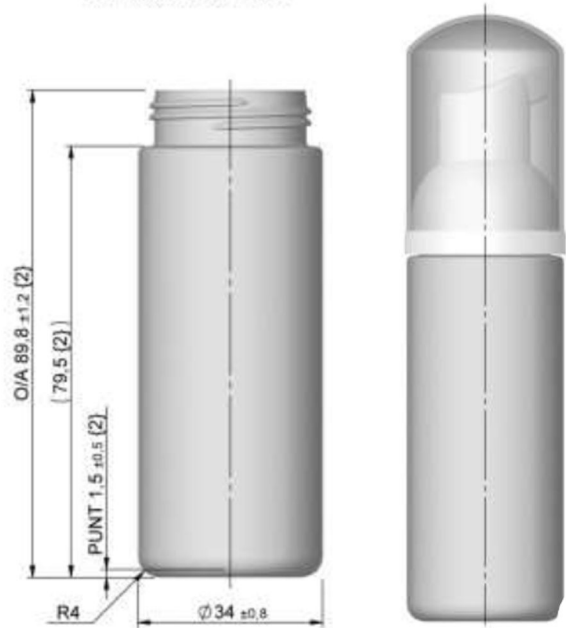

50ml HDPE Cylindrical Foamer Bottle, 30mm Neck

CLOSURE REF:
30FPM3W & 30FP3W3

30mm NECK
RH SINGLE START PITCH 2,11
2 TURNS OF FULL FORM THREAD
HELIX ANGLE 1,33°
MIN THRO' BORE ∅25 {2}

Bluesky Product Code	FB50*H
Colour	N/A
Size / Design	50ml
Content (Brimful)	N/A
Material	HDPE
Neck Size	30mm
Height	89.8mm ± 1.2mm
Width	34mm ± 0.8mm
Weight	N/A
Last Updated By	GJW - 10/06/2021