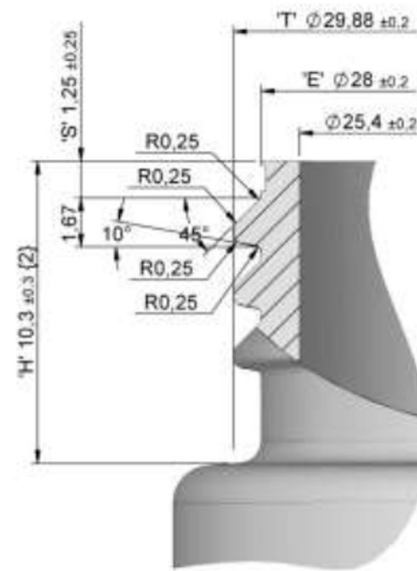

50ml HDPE Cylindrical Foamer Bottle, 30mm Neck

CLOSURE REF:
30FPM3W & 30FP3W3

30mm NECK
RH SINGLE START PITCH 2,11
2 TURNS OF FULL FORM THREAD
HELIX ANGLE 1,33°
MIN THRO' BORE ∅25 {2}

Bluesky Product Code	FB50*H
Colour	N/A
Size / Design	50ml
Content (Brimful)	N/A
Material	HDPE
Neck Size	30mm
Height	89.8mm ± 1.2mm
Width	34mm ± 0.8mm
Weight	N/A
Last Updated By	GJW - 10/06/2021