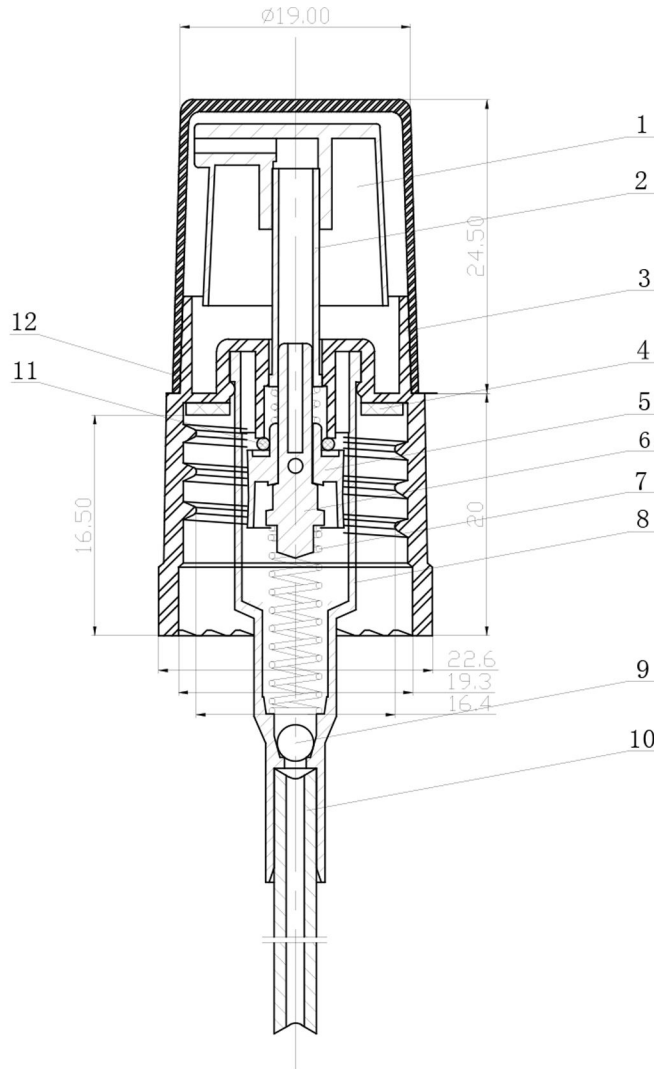

CLOSURES

BLUESKY

GL18 Treatment Pump, PP Overcap

Bluesky Product Code	GL18TP*-XXXE	
1	Actuator	PP
2	Up Piston	LDPE
3	Closure	PP
4	Gasket	PE
5	Lower Piston	LDPE
6	Stem Insert	LDPE
7	Spring	SS304
8	Housing	PP
9	Ball	Glass
10	Dip Tube	HDPE
11	Ring	Rubber
12	Cap	PP
Last Updated By		GJW - 27/11/2020