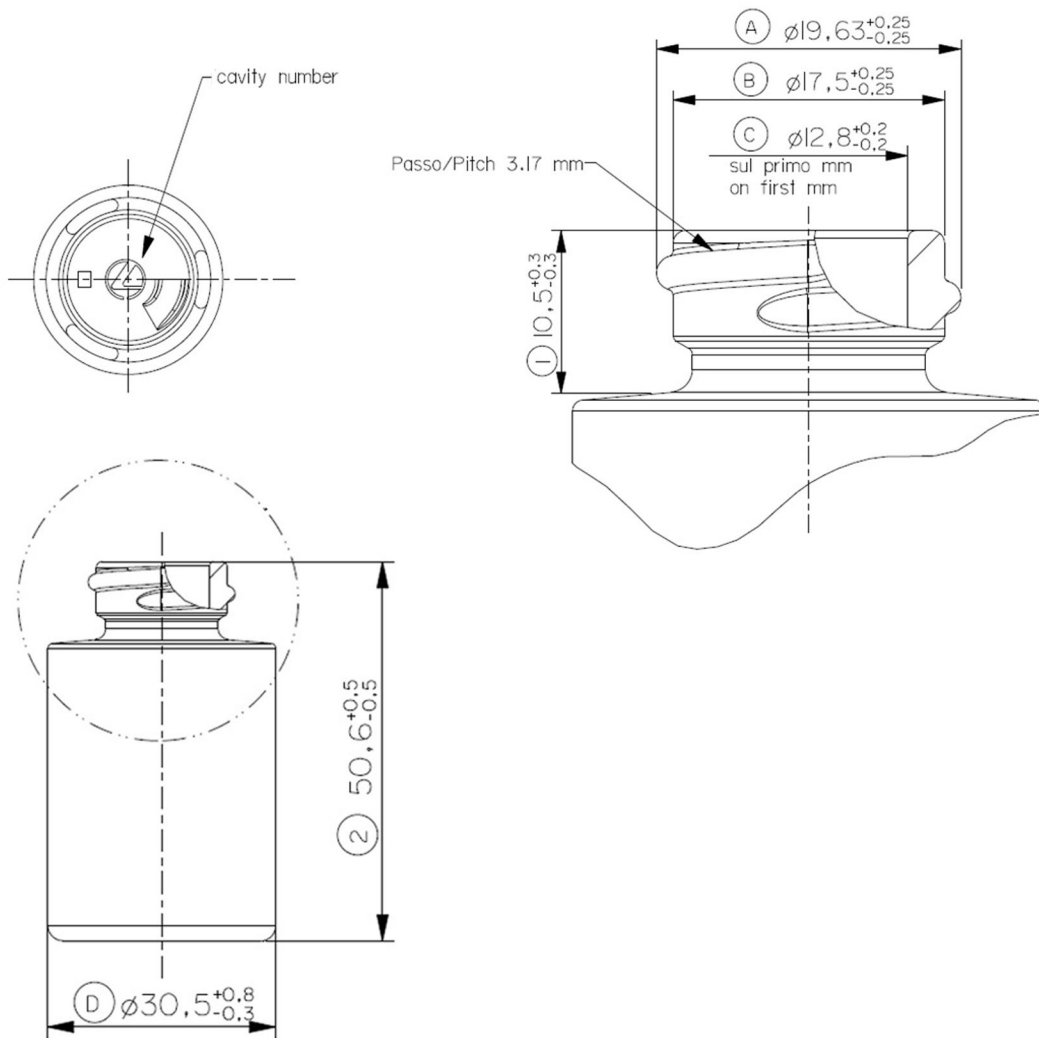

zenith

Bluesky

15ml Clear Glass Circus Bottle, 20/400 Neck

Bluesky Product Code	LCIB15SCG
Colour	Clear
Material	Glass
Size/Design	15ml
Neck Size	20/400
Height	50.6mm
Width	30.5mm
Weight	29.5mm
Last updated by	LG – 14/06/2019