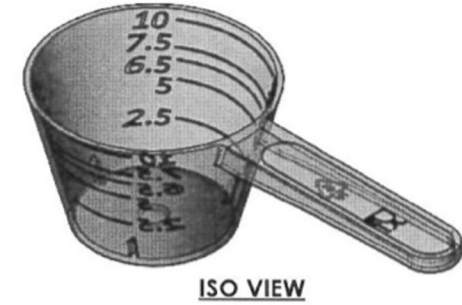

HEALTHPACK

BLUESKY

10ml Natural PP Measuring Scoop C/W Gradations

STACKING VIEW
SCALE 1 : 1