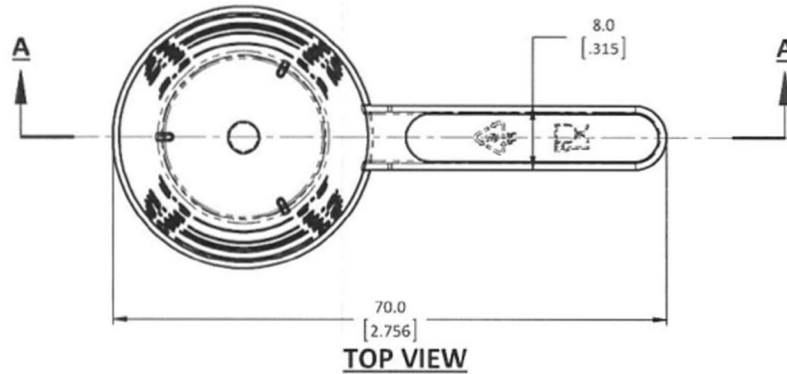

HEALTHPACK

BLUESKY

10ml Natural PP Measuring Scoop C/W Gradations

STACKING VIEW
SCALE 1 : 1