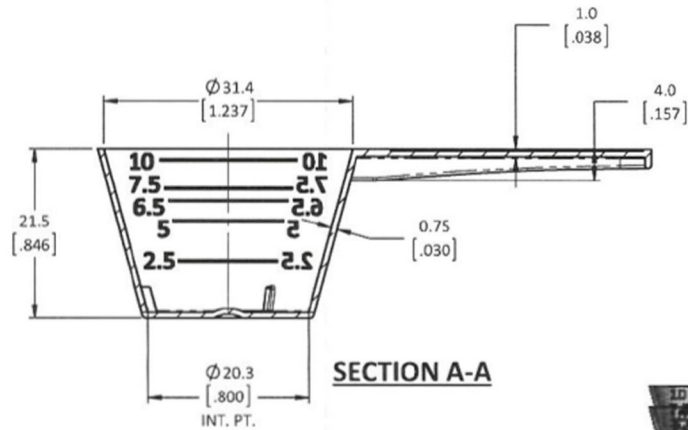

HEALTHPACK

BLUESKY

10ml Natural PP Measuring Scoop C/W Gradations

STACKING VIEW
SCALE 1 : 1