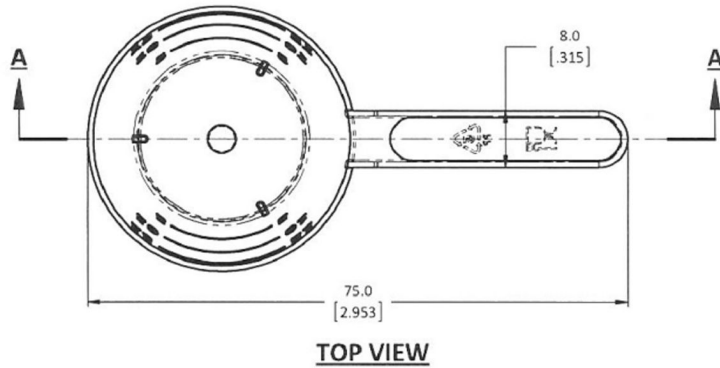

HEALTHPACK

BLUESKY

15ml Natural PP Measuring Scoop with Graduations, Stackable

LAYER PACK ESTIMATES:
 10,416 scoop/box
 Box weight = 23.0 kgs approx.
 Box Size (LxWxH): 595x395x395

No Image

Bluesky Product Code
Colour
Size / Design
Content (Brimful)
Height
Weight
Width
Last Updated By

NSC15ML
Natural
15ml
n/a
24.3mm
0.002g
23.1mm
GJW - 15/06/2021