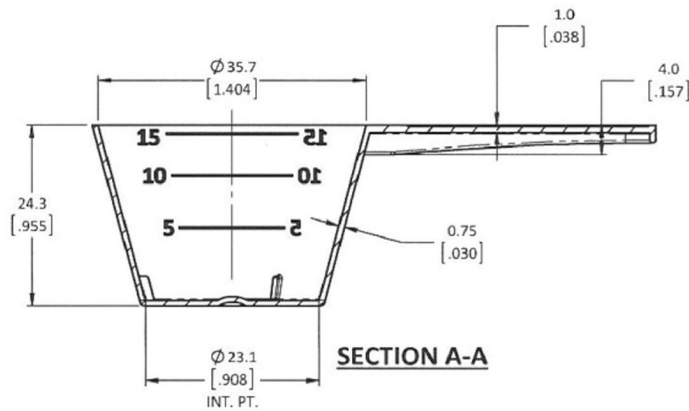

HEALTHPACK

BLUESKY

15ml Natural PP Measuring Scoop with Graduations, Stackable

LAYER PACK ESTIMATES:
 10,416 scoop/box
 Box weight = 23.0 kgs approx.
 Box Size (LxWxH): 595x395x395

No Image

Bluesky Product Code
Colour
Size / Design
Content (Brimful)
Height
Weight
Width
Last Updated By

NSC15ML
Natural
15ml
n/a
24.3mm
0.002g
23.1mm
GJW - 15/06/2021