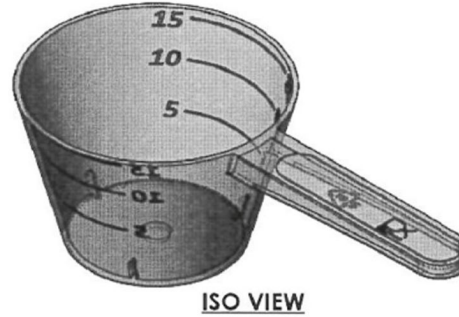

HEALTHPACK

BLUESKY

15ml Natural PP Measuring Scoop with Graduations, Stackable

LAYER PACK ESTIMATES:
 10,416 scoop/box
 Box weight = 23.0 kgs approx.
 Box Size (LxWxH): 595x395x395

No Image

Bluesky Product Code
Colour
Size / Design
Content (Brimful)
Height
Weight
Width
Last Updated By

NSC15ML
Natural
15ml
n/a
24.3mm
0.002g
23.1mm
GJW - 15/06/2021