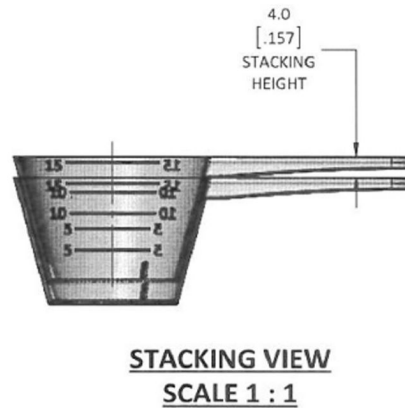

HEALTHPACK

BLUESKY

15ml Natural PP Measuring Scoop with Graduations, Stackable

LAYER PACK ESTIMATES:
 10,416 scoop/box
 Box weight = 23.0 kgs approx.
 Box Size (LxWxH): 595x395x395

No Image

Bluesky Product Code
Colour
Size / Design
Content (Brimful)
Height
Weight
Width
Last Updated By

NSC15ML
Natural
15ml
n/a
24.3mm
0.002g
23.1mm
GJW - 15/06/2021