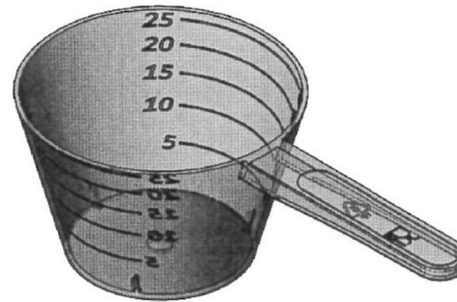

HEALTHPACK

BLUESKY

25ml Natural PP Measuring Scoop with Graduations, Stackable

TOP VIEW

ISO VIEW

SECTION A-A

STACKING VIEW
SCALE 1 : 1

Bluesky Product Code

Colour

Size / Design

Height

Weight

Width

Last Updated By

NSC25ML

White

25ml

28.7mm

3g

27.3mm

GJW - 15/06/2021