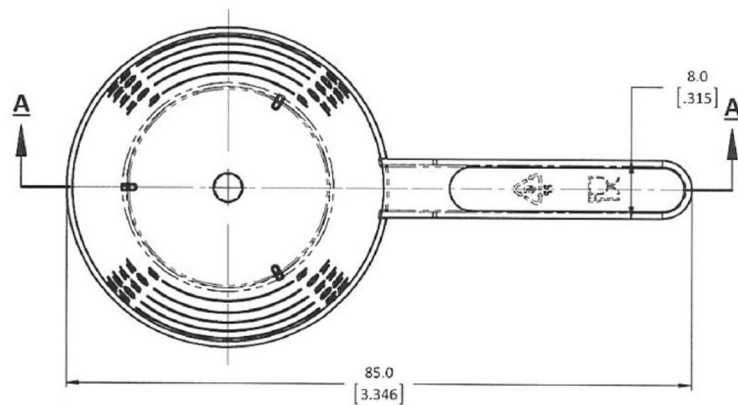

HEALTHPACK

BLUESKY

25ml Natural PP Measuring Scoop with Graduations, Stackable

TOP VIEW

ISO VIEW

SECTION A-A

STACKING VIEW
SCALE 1 : 1

Bluesky Product Code

Colour

Size / Design

Height

Weight

Width

Last Updated By

NSC25ML

White

25ml

28.7mm

3g

27.3mm

GJW - 15/06/2021