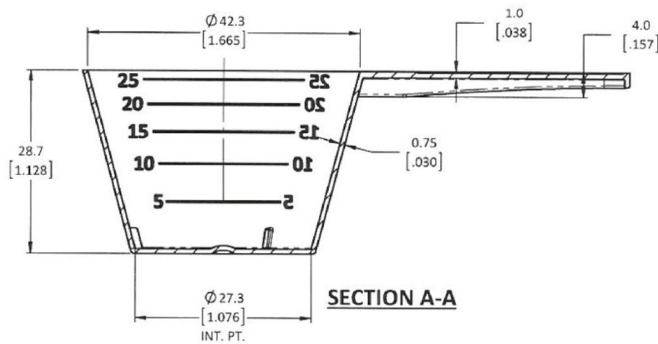

HEALTHPACK

BLUESKY

25ml Natural PP Measuring Scoop with Graduations, Stackable

TOP VIEW

ISO VIEW

SECTION A-A

STACKING VIEW
SCALE 1 : 1

Bluesky Product Code

Colour

Size / Design

Height

Weight

Width

Last Updated By

NSC25ML

White

25ml

28.7mm

3g

27.3mm

GJW - 15/06/2021