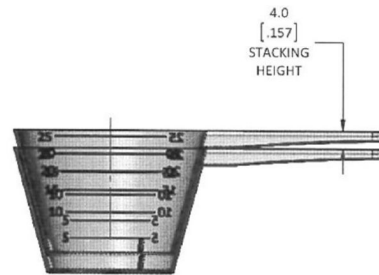

HEALTHPACK

BLUESKY

25ml Natural PP Measuring Scoop with Graduations, Stackable

TOP VIEW

ISO VIEW

SECTION A-A

STACKING VIEW
SCALE 1 : 1

Bluesky Product Code

Colour

Size / Design

Height

Weight

Width

Last Updated By

NSC25ML

White

25ml

28.7mm

3g

27.3mm

GJW - 15/06/2021