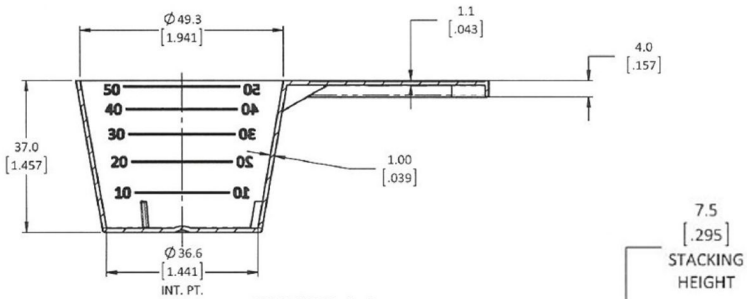

HEALTHPACK

BLUESKY

50ml Natural PP Measuring Scoop with Graduations, Stackable

TOP VIEW

ISO VIEW

SECTION A-A

STACKING VIEW

SCALE 1 : 2

LAYER PACK ESTIMATES:

2400 scoop/box
Box weight = 15.6 kgs approx.
Box Size (LxWxH): 595x395x395

No Image

Bluesky Product Code	NSC50ML
Colour	N/A
Size / Design	50ml
Content (Brimful)	N/A
Height	37mm
Weight	6.5g
Width	49.3mm
Last Updated By	GJW - 16/06/2021