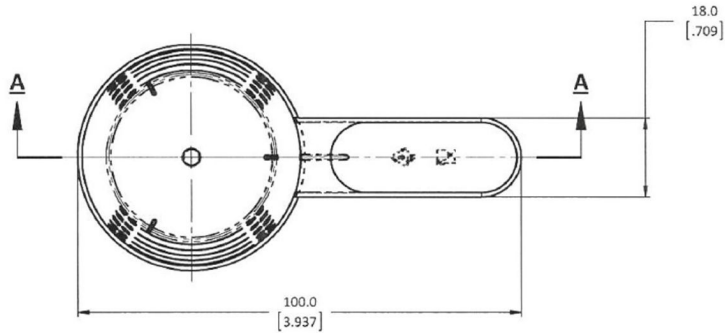

HEALTHPACK

BLUESKY

50ml Natural PP Measuring Scoop with Graduations, Stackable

TOP VIEW

ISO VIEW

SECTION A-A

STACKING VIEW

SCALE 1 : 2

LAYER PACK ESTIMATES:

2400 scoop/box
Box weight = 15.6 kgs approx.
Box Size (LxWxH): 595x395x395

No Image

Bluesky Product Code	NSC50ML
Colour	N/A
Size / Design	50ml
Content (Brimful)	N/A
Height	37mm
Weight	6.5g
Width	49.3mm
Last Updated By	GJW - 16/06/2021