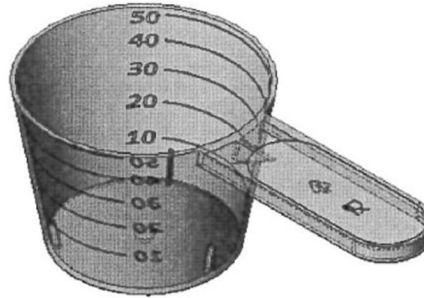

HEALTHPACK

BLUESKY

50ml Natural PP Measuring Scoop with Graduations, Stackable

TOP VIEW

ISO VIEW

SECTION A-A

STACKING VIEW

SCALE 1 : 2

LAYER PACK ESTIMATES:

2400 scoop/box
Box weight = 15.6 kgs approx.
Box Size (LxWxH): 595x395x395

No Image

Bluesky Product Code	NSC50ML
Colour	N/A
Size / Design	50ml
Content (Brimful)	N/A
Height	37mm
Weight	6.5g
Width	49.3mm
Last Updated By	GJW - 16/06/2021