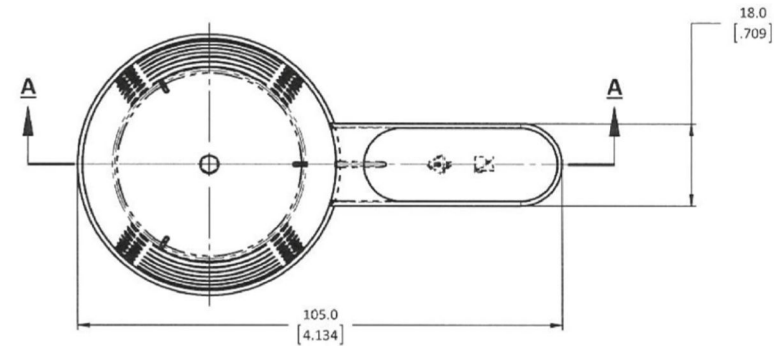

HEALTHPACK

BLUESKY

70ml Natural PP Measuring Scoop C/W Gradations

TOP VIEW

ISO VIEW

SECTION A-A

STACKING VIEW
SCALE 1 : 2