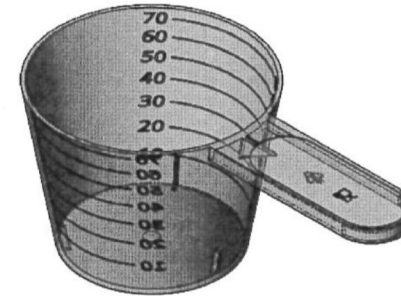

HEALTHPACK

BLUESKY

70ml Natural PP Measuring Scoop C/W Gradations

TOP VIEW

ISO VIEW

SECTION A-A

STACKING VIEW
SCALE 1 : 2