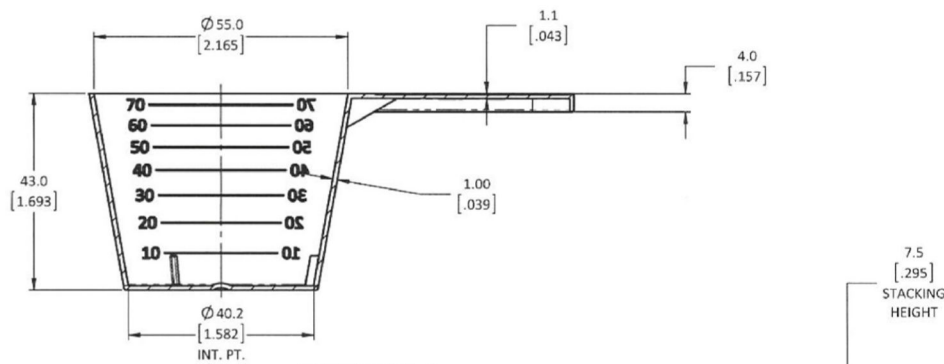

HEALTHPACK

BLUESKY

70ml Natural PP Measuring Scoop C/W Gradations

TOP VIEW

ISO VIEW

SECTION A-A

STACKING VIEW
SCALE 1 : 2