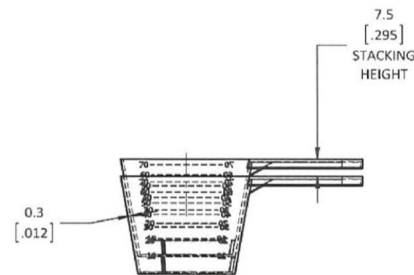

HEALTHPACK

BLUESKY

70ml Natural PP Measuring Scoop C/W Gradations

TOP VIEW

ISO VIEW

SECTION A-A

STACKING VIEW
SCALE 1 : 2