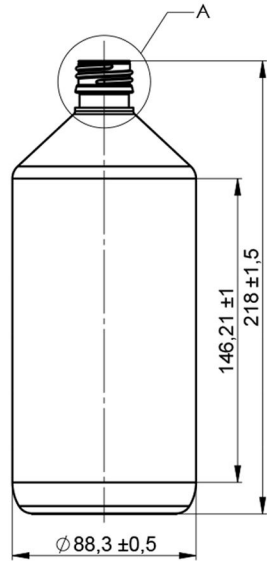

### 1 Litre Amber PET Pharma Veral, 28 ROPP Neck

3.62 ±0.10 Pitch  
1.80 ±0.20 Start of thread  
2 turns of thread

Bluesky Product Code	PH1LAT-FP
Colour	Amber
Material	PET
Size/Design	1 Litre
Neck Size	28 ROPP
Height	218 mm
Width	88.3mm
Weight	47g ± 1g
Last updated by	LG – 28/02/2019