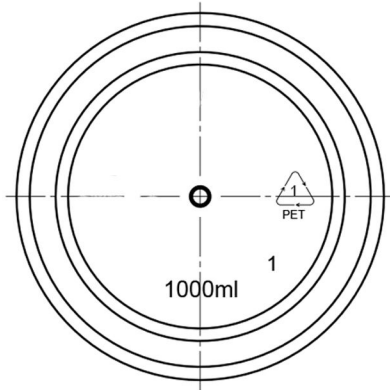

### 1 Litre Amber PET Pharma Veral, 28 ROPP Neck

3.62 ±0.10 Pitch  
1.80 ±0.20 Start of thread  
2 turns of thread

Bluesky Product Code	PH1LAT-FP
Colour	Amber
Material	PET
Size/Design	1 Litre
Neck Size	28 ROPP
Height	218 mm
Width	88.3mm
Weight	47g ± 1g
Last updated by	LG – 28/02/2019