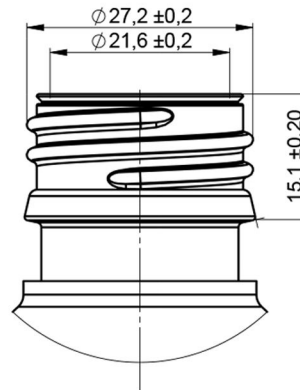

### 1 Litre Amber PET Pharma Veral, 28 ROPP Neck

3.62 ±0.10 Pitch  
1.80 ±0.20 Start of thread  
2 turns of thread

Bluesky Product Code	PH1LAT-FP
Colour	Amber
Material	PET
Size/Design	1 Litre
Neck Size	28 ROPP
Height	218 mm
Width	88.3mm
Weight	47g ± 1g
Last updated by	LG – 28/02/2019