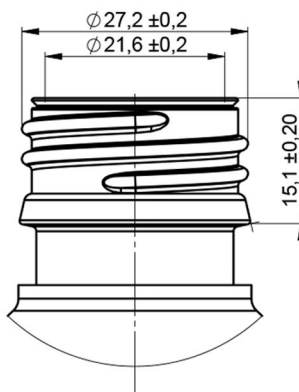

HEALTHPACK

BLUESKY

1 Litre White PET Pharma Veral, 28 ROPP Neck

3.62 ±0.10 Pitch
1.80 ±0.20 Start of thread
2 turns of thread

Bluesky Product Code	PH1LWT-FP
Colour	White
Material	PET
Size/Design	1 Litre
Neck Size	28 ROPP
Height	218 mm
Width	88.3mm
Weight	47g ± 1g
Last updated by	LG – 28/02/2019