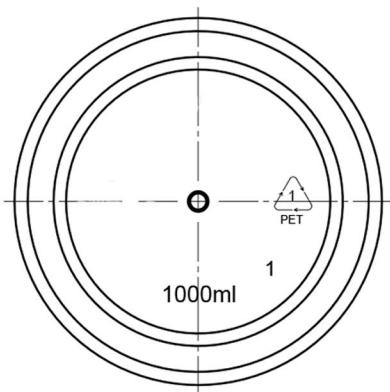

HEALTHPACK

BLUESKY

1 Litre White PET Pharma Veral, 28 ROPP Neck

3.62 ±0.10 Pitch
1.80 ±0.20 Start of thread
2 turns of thread

Bluesky Product Code	PH1LWT-FP
Colour	White
Material	PET
Size/Design	1 Litre
Neck Size	28 ROPP
Height	218 mm
Width	88.3mm
Weight	47g ± 1g
Last updated by	LG – 28/02/2019