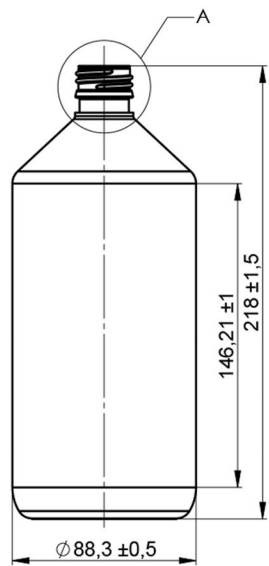

HEALTHPACK

BLUESKY

1 Litre White PET Pharma Veral, 28 ROPP Neck

3.62 ±0.10 Pitch
1.80 ±0.20 Start of thread
2 turns of thread

Bluesky Product Code	PH1LWT-FP
Colour	White
Material	PET
Size/Design	1 Litre
Neck Size	28 ROPP
Height	218 mm
Width	88.3mm
Weight	47g ± 1g
Last updated by	LG – 28/02/2019