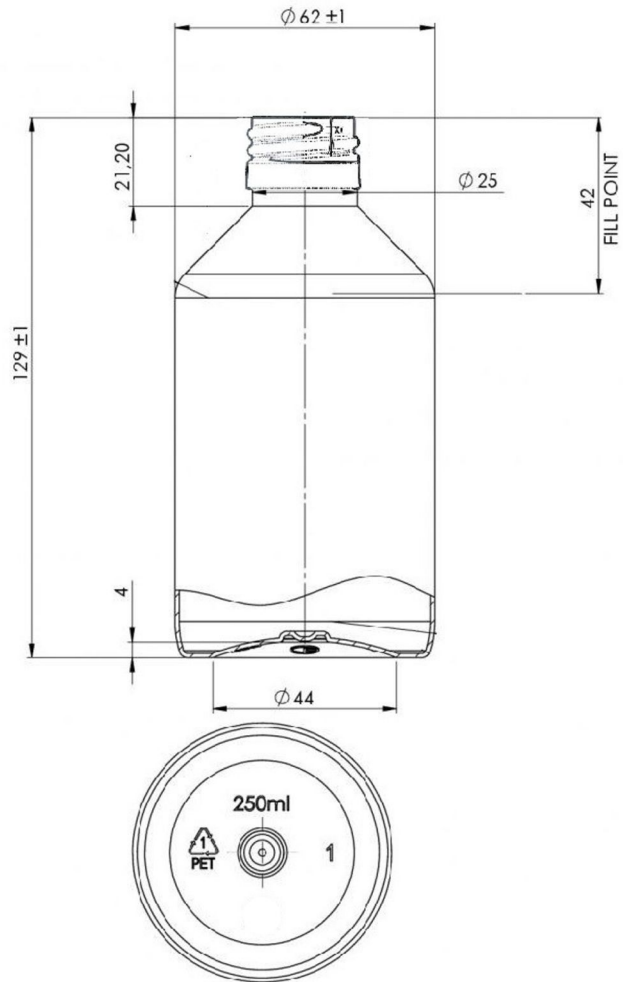

250ml Clear PET Veral

NOTES

OVERFLOW CAPACITY	280 mL
FILL POINT CAPACITY	250 ± 10 mL
WEIGHT	24 ± 1 g.

Bluesky Product Code	PH250CT-SP
Colour	Clear
Material	PET
Size/design	250ml
Neck size	PP28
Height	129 mm
Diameter	62 mm
Weight	24g ± 1g
Last updated by	LG – 29/10/2018