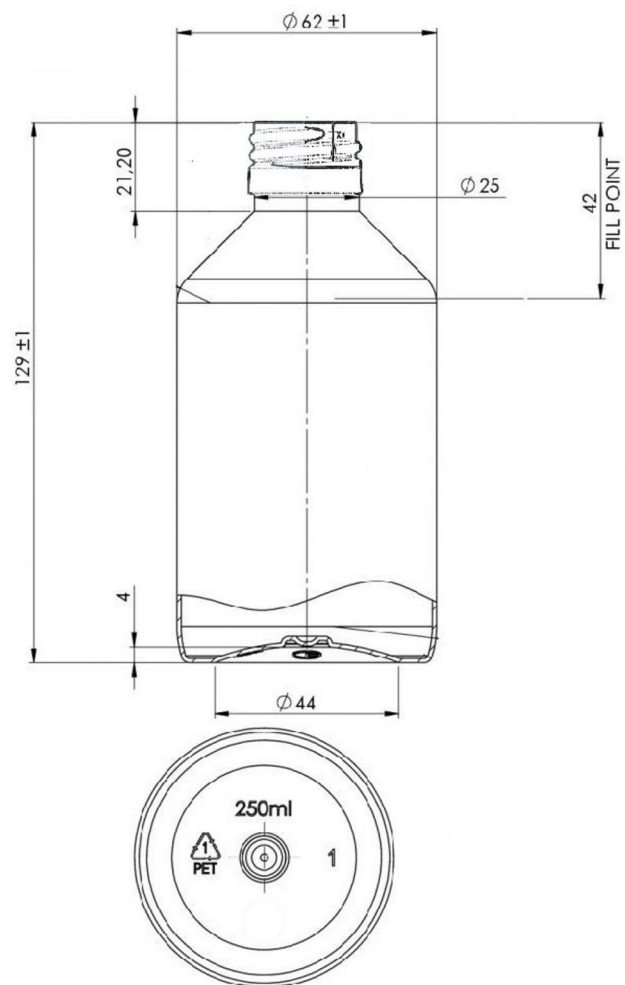

SKYPET

BLUESKY

250ml White PET Veral

NOTES

OVERFLOW CAPACITY	280 mL
FILL POINT CAPACITY	250 ± 10 mL
WEIGHT	24 ± 1 g.

Bluesky Product Code	PH250WT-SP
Colour	White
Material	PET
Size/design	250ml
Neck size	PP28
Height	129 mm
Diameter	62 mm
Weight	24g ± 1g
Last updated by	LG – 04/12/2018