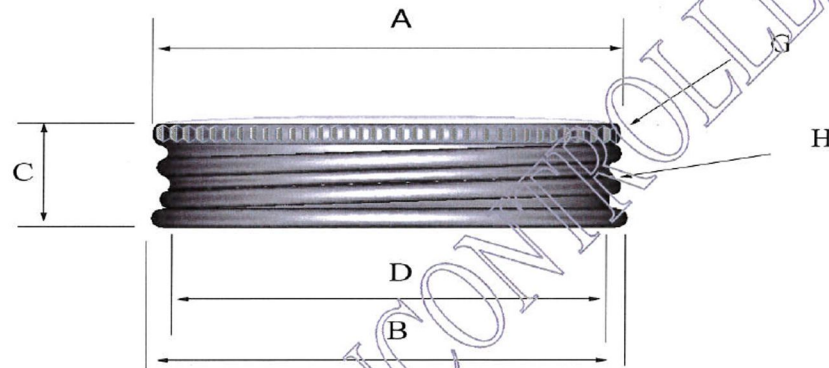

CLOSURES

BLUESKY

100/400 Lacquered Aluminium EPE Lined Cap

Bluesky Product Code	R3100AE
Colour	N/A
Material	Aluminium
Neck Size	R3/100
A	101.5mm ± 0.3mm
B	102.75mm ± 0.3mm
C	15.0mm ± 0.3mm
D	97.2mm
E	14.82mm
F	107.5mm ± 0.5mm
G	1/21
H	5 TPI
Weight	10.825g ± 5%
Last updated by	GJW – 3/11/2020