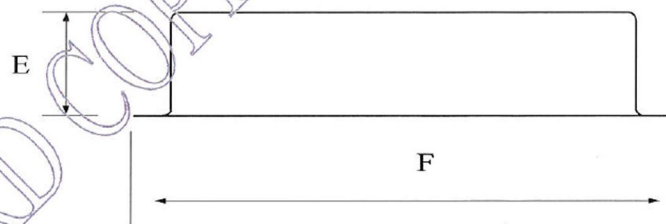

CLOSURES

BLUESKY

100/400 Lacquered Aluminium EPE Lined Cap

Bluesky Product Code	R3100AE
Colour	N/A
Material	Aluminium
Neck Size	R3/100
A	101.5mm ± 0.3mm
B	102.75mm ± 0.3mm
C	15.0mm ± 0.3mm
D	97.2mm
E	14.82mm
F	107.5mm ± 0.5mm
G	1/21
H	5 TPI
Weight	10.825g ± 5%
Last updated by	GJW – 3/11/2020