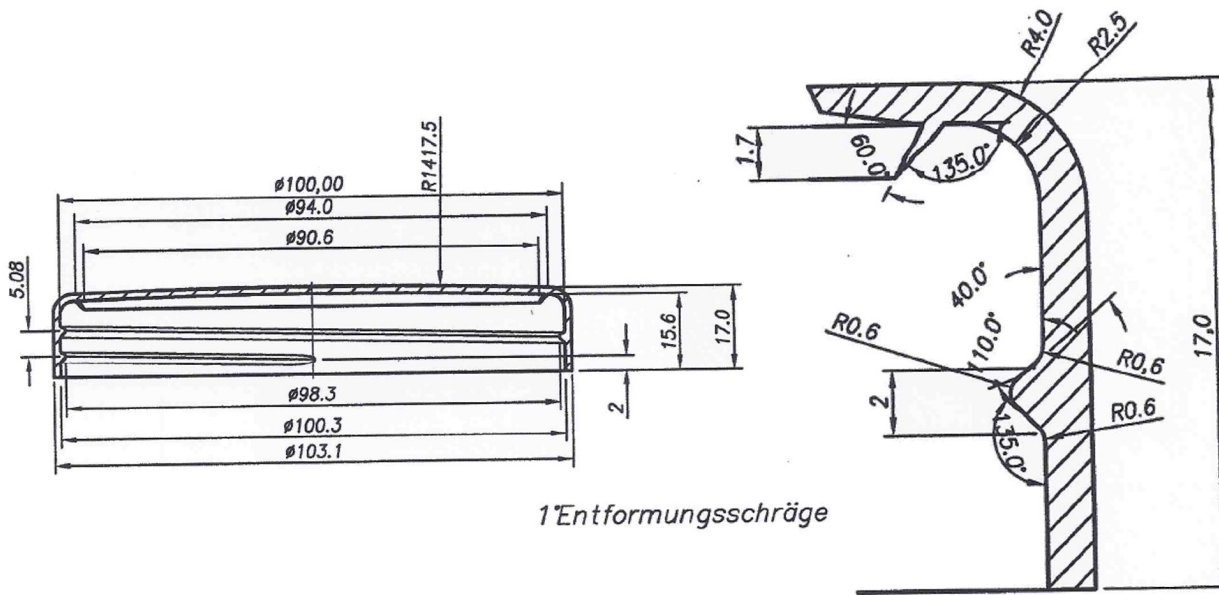

CLOSURES

BLUESKY

100/400 Silver PP Screw Cap, EPE Lined

No Image

Bluesky Product Code	R3100PPSI-E
Colour	N/A
Neck Size	100/400
Weight	16g
Last Updated By	GJW - 16/06/2021