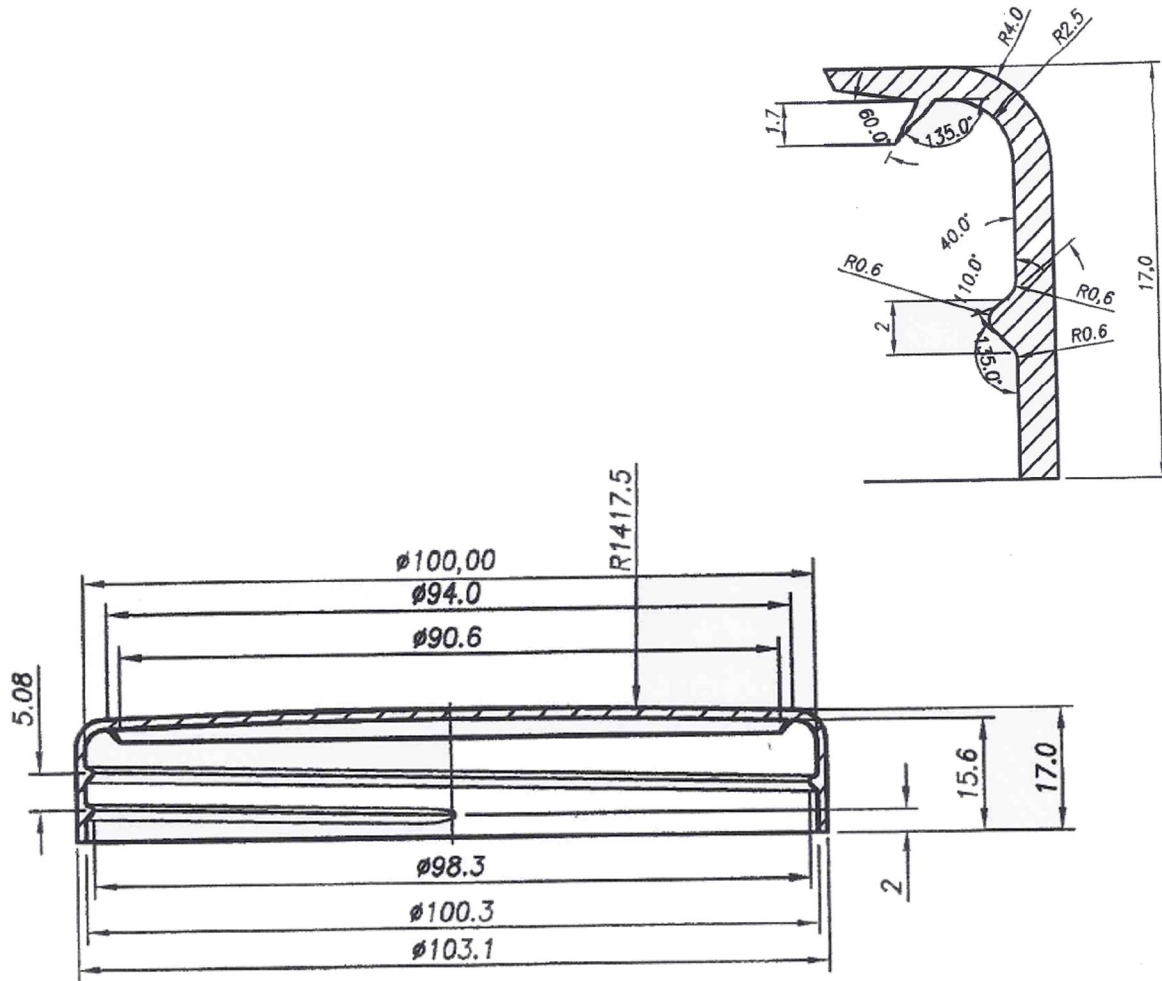

CLOSURES

BLUESKY

100mm Black Straight Sided Jar Lid

1*Entformungsschräge

Bluesky Product Code
 Material
 Neck Size
 Weight
 Height
 Width
 Last Updated By

R370PP*
 PP
 100S SP400
 16g
 17.0mm
 103.1mm
 GJW - 01/12/2020