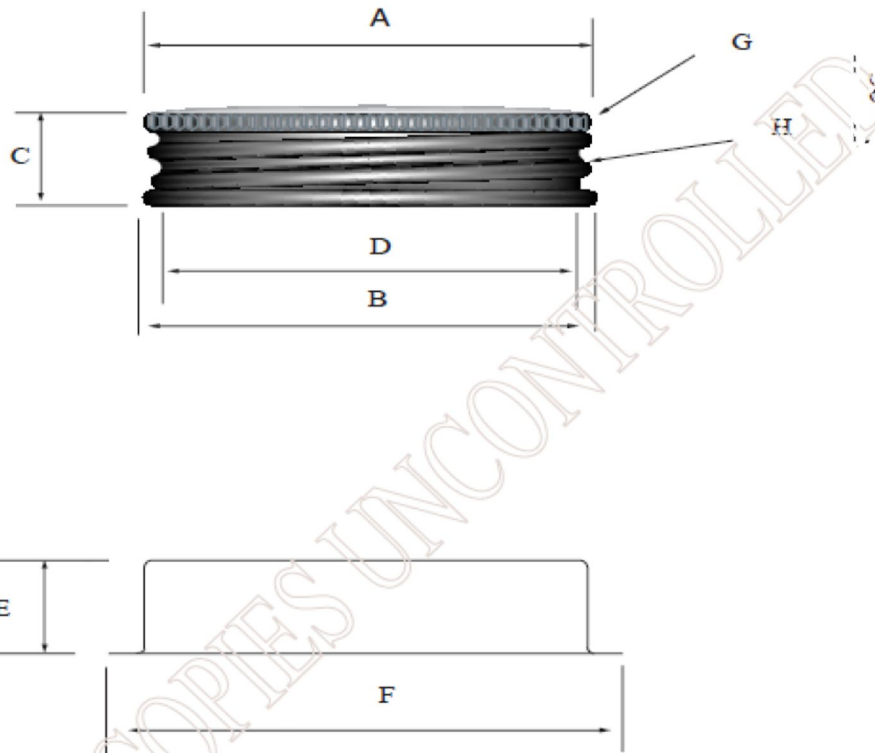

### 28/400 Brushed Aluminium Screw Cap, EPE Lined

CAP No	A	B	C	D	E	F	G	H
28mm	28.4	30.0 $\pm 0.3$	10.0	25.4	9.8	33.4	1/21	6 TPI

Bluesky product code R328AE  
 Material 0.25 Aluminium  
 Neck Size 28/400  
 Size / Design N/A  
 Content (Brimful) N/A  
 Height 10mm  
 Width 30mm  $\pm 0.3$ mm  
 Weight 1.3g  
 Last Updated By GJW - 25/06/2021