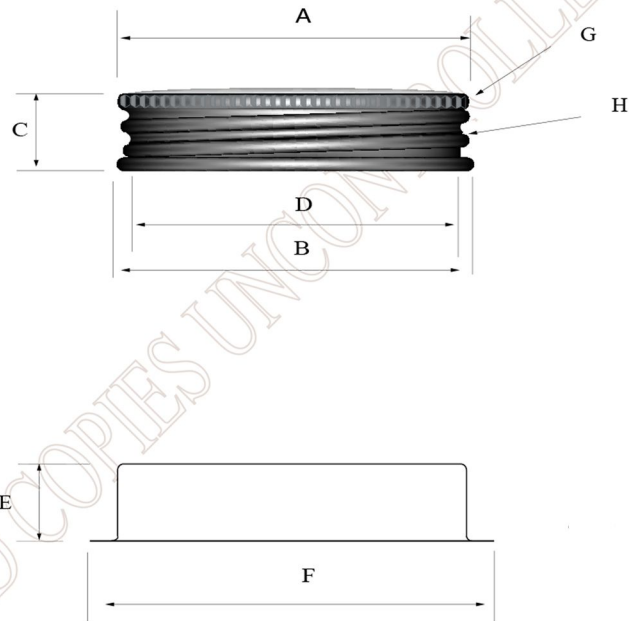

CLOSURES

BLUESKY

38/400 Lacquered Aluminium EPE Lined Cap, 38/400

CAP No	A	B	C	D	E	F	G	H
38mm	38.3	40.5 +/- 0.3	10.3	35.85	10.0/10.2	43.75	1/20th	6 TPI

Bluesky Product Code R338AE
Colour Aluminium
Material Aluminium
Neck Size 38/400
Height 10.3mm
Width 40.5mm ± 0.3mm
Last Updated By GJW - 26/11/2020