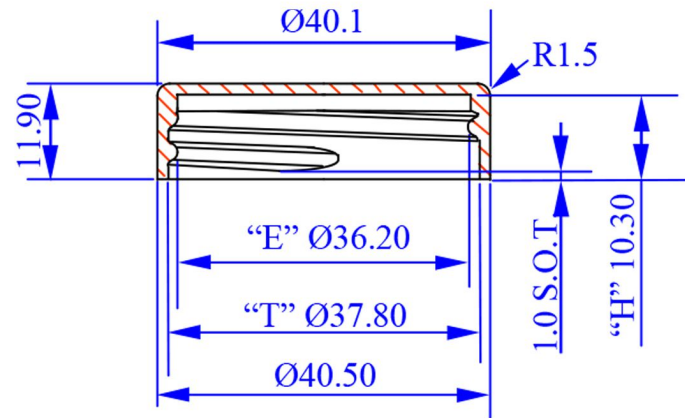

CLOSURES

BLUESKY

R3/38mm Smoothwall Screwcap, IHS Lined

ACTUAL SIZE

THREAD FORM SCALE 10:1

Bluesky Product Code

R338PP*-IHSM2

Colour

N/A

Neck Size

R3/38

Height

11.90mm

Width

40.50mm

Last Updated By