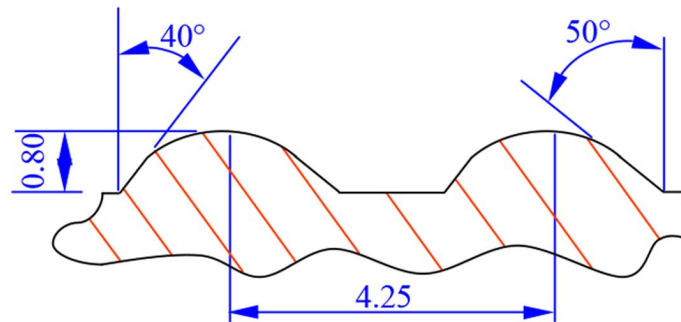

CLOSURES

BLUESKY

R3/38mm Smoothwall Screwcap, IHS Lined

ACTUAL SIZE

THREAD FORM SCALE 10:1

Bluesky Product Code

R338PP*-IHSM2

Colour

N/A

Neck Size

R3/38

Height

11.90mm

Width

40.50mm

Last Updated By