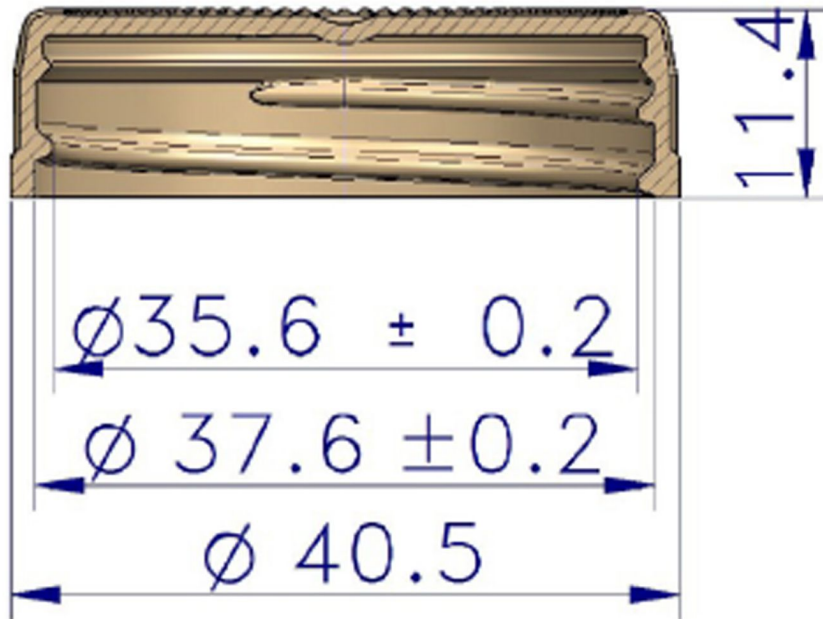

CLOSURES

BLUESKY

R3/38 HDPE Smoothwall Ribbed IHS Lined

No Image

Bluesky Product Code	R338SC*-IHSK
Colour	N/A
Neck Size	38/400
Last Updated By	GJW - 15/02/2021