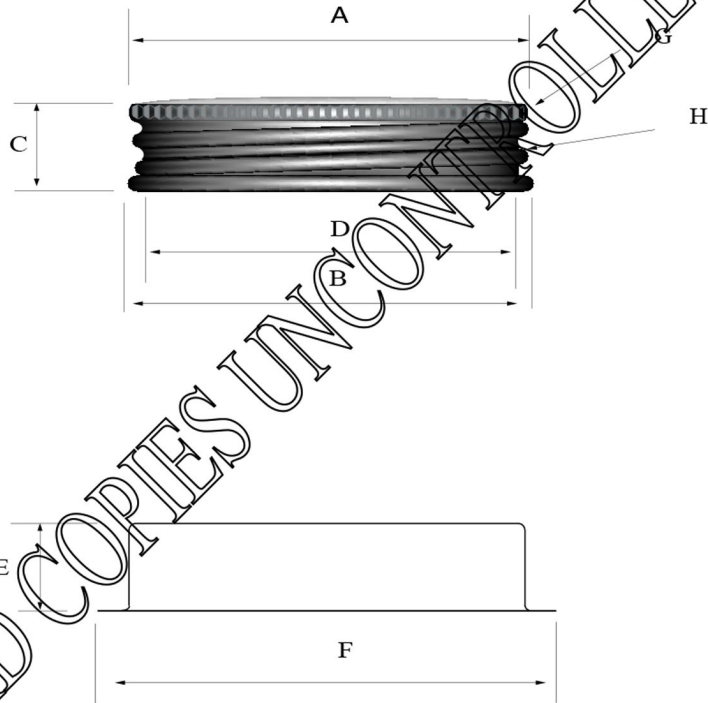

CLOSURES

BLUESKY

48/400 Brushed Aluminium Screw Cap, EPE Lined

HARD COPIES UNCONTROLLED

CAPNo	A	B	C	D	E	F	G	H
48mm	48.5	49.5 \pm 0.3	11.0	45.6	11.0	52.25	1/21	6

No Image

Bluesky Product Code

R348AE

Colour

N/A

Neck Size

48mm

Last Updated By

GJW - 16/06/2021