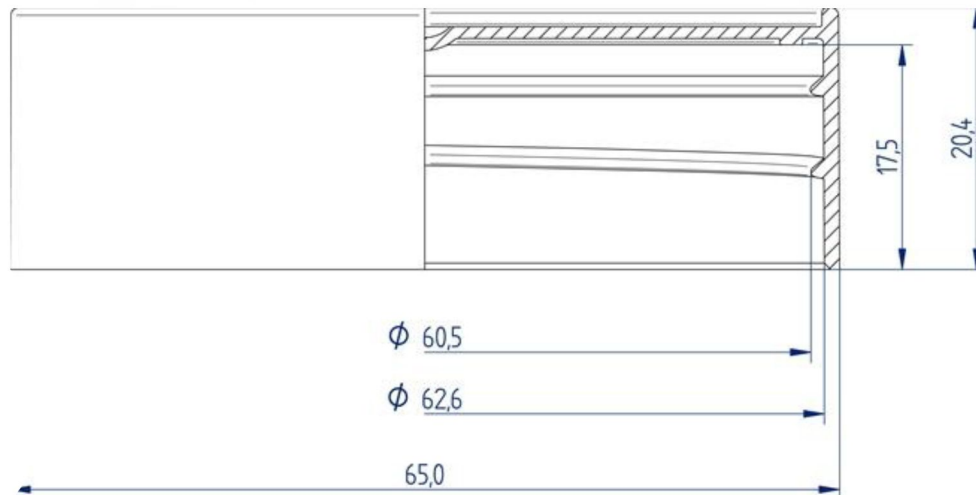

### R3/63 PP Smoothwall Closure, PS Lined

No Image

Bluesky Product Code	R363PP*
Colour	N/A
Material	PP
Neck Size	R3/63mm
Height	20.4mm
Width	65.00mm
Last updated by	GJW – 24/11/2020

Bluesky, Horizon House, Estate Road Five, Grimsby, DN31 2TG