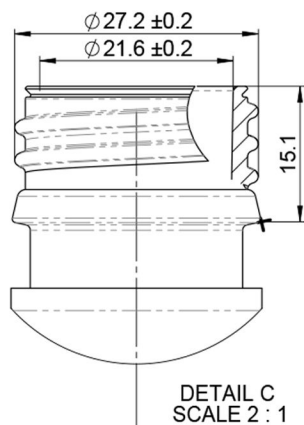

HEALTHPACK

BLUESKY

1L Clear PET PHARMA SIROP BOTTLE, 28 ROPP NECK

Pitch: 3.62mm ±0.1 mm
Turns of thread: 2
Start of thread: 1.80mm ±0.2mm

Bluesky Product Code	SIR1LCT-FP
Colour	Clear
Material	PET
Size/Design	1000ml
Neck Size	28 ROPP
Height	219
Width	88.7
Weight	47g ± 1g
Last updated by	LG – 14.02.2019