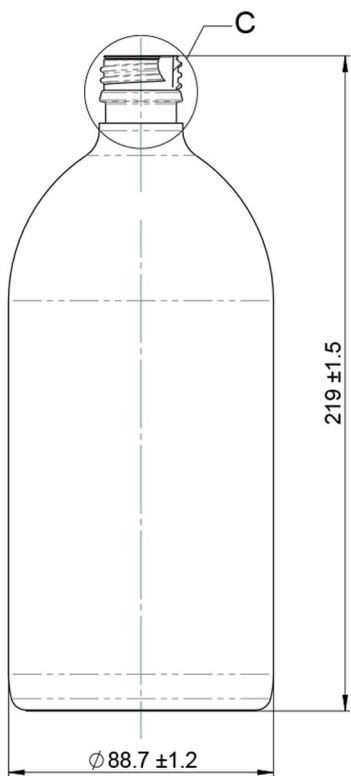

HEALTHPACK

BLUESKY

1L Clear PET PHARMA SIROP BOTTLE, 28 ROPP NECK

Pitch: 3.62mm ±0.1 mm
Turns of thread: 2
Start of thread: 1.80mm ±0.2mm

Bluesky Product Code	SIR1LCT-FP
Colour	Clear
Material	PET
Size/Design	1000ml
Neck Size	28 ROPP
Height	219
Width	88.7
Weight	47g ± 1g
Last updated by	LG – 14.02.2019