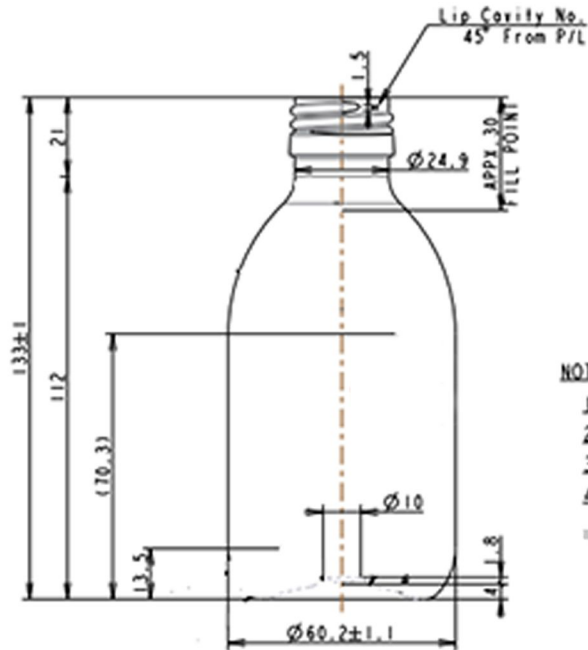

HEALTHPACK

BLUESKY

250ml Amber PET Pharma Sirop Bottle, 28mm ROPP Neck

NOTES

1. OVERFLOW CAPACITY 263 ± 4 ml
2. FILL POINT CAPACITY 250 ml
3. WEIGHT 24 ± 1 g
4. The dimensions without tolerance to be based on "ASB TOLERANCES"

Bluesky Product Code	SIR250AT-SP
Colour	Amber
Material	PET
Size/Design	250ml
Neck Size	28mm ROPP
Height	133 ± 1 mm
Width	60.20 mm
Weight	24 ± 1 g
Last updated by	LG - 14/03/2019