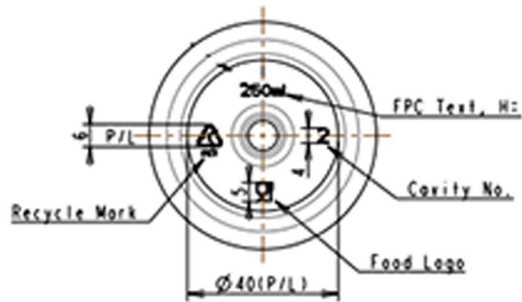

HEALTHPACK

BLUESKY

250ml Amber PET Pharma Sirop Bottle, 28mm ROPP Neck

NOTES

1. OVERFLOW CAPACITY 263 ± 4 ml
2. FILL POINT CAPACITY 250 ml
3. WEIGHT 24 ± 1 g
4. The dimensions without tolerance to be based on "ASB TOLERANCES"

Bluesky Product Code	SIR250AT-SP
Colour	Amber
Material	PET
Size/Design	250ml
Neck Size	28mm ROPP
Height	133 ± 1 mm
Width	60.20 mm
Weight	24 ± 1 g
Last updated by	LG - 14/03/2019