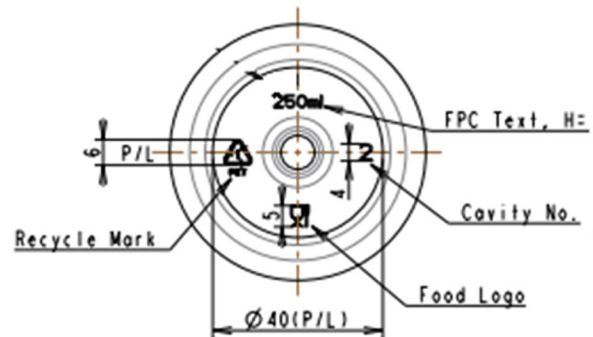

HEALTHPACK

BLUESKY

250ML CLEAR PET PHARMA SIROP BOTTLE, 28MM ROPP NECK

NOTES

- | | |
|------------------------|------------|
| 1. OVERFLOW CAPACITY | 263 ± 4 ml |
| 2. FILL POINT CAPACITY | 250 ml |
| 3. WEIGHT | 24 ± 1 g |

Bluesky Product Code	SIR250CT-SP
Colour	Clear
Material	PET
Size/Design	250ml
Neck Size	28mm ROPP
Height	133 mm
Width	60.2 mm
Weight	24g ± 1g
Last updated by	LG – 04/04/2019

Bluesky, Horizon House, Estate Road Five, Grimsby, DN31 2TG