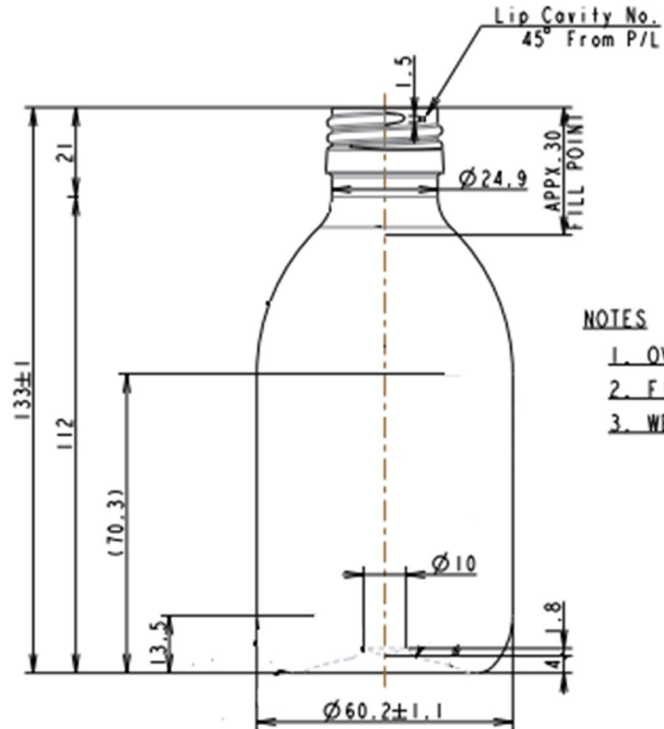

HEALTHPACK

BLUESKY

250ML CLEAR PET PHARMA SIROP BOTTLE, 28MM ROPP NECK

NOTES

- | | |
|------------------------|------------|
| 1. OVERFLOW CAPACITY | 263 ± 4 ml |
| 2. FILL POINT CAPACITY | 250 ml |
| 3. WEIGHT | 24 ± 1 g |

Bluesky Product Code	SIR250CT-SP
Colour	Clear
Material	PET
Size/Design	250ml
Neck Size	28mm ROPP
Height	133 mm
Width	60.2 mm
Weight	24g ± 1g
Last updated by	LG – 04/04/2019

Bluesky, Horizon House, Estate Road Five, Grimsby, DN31 2TG